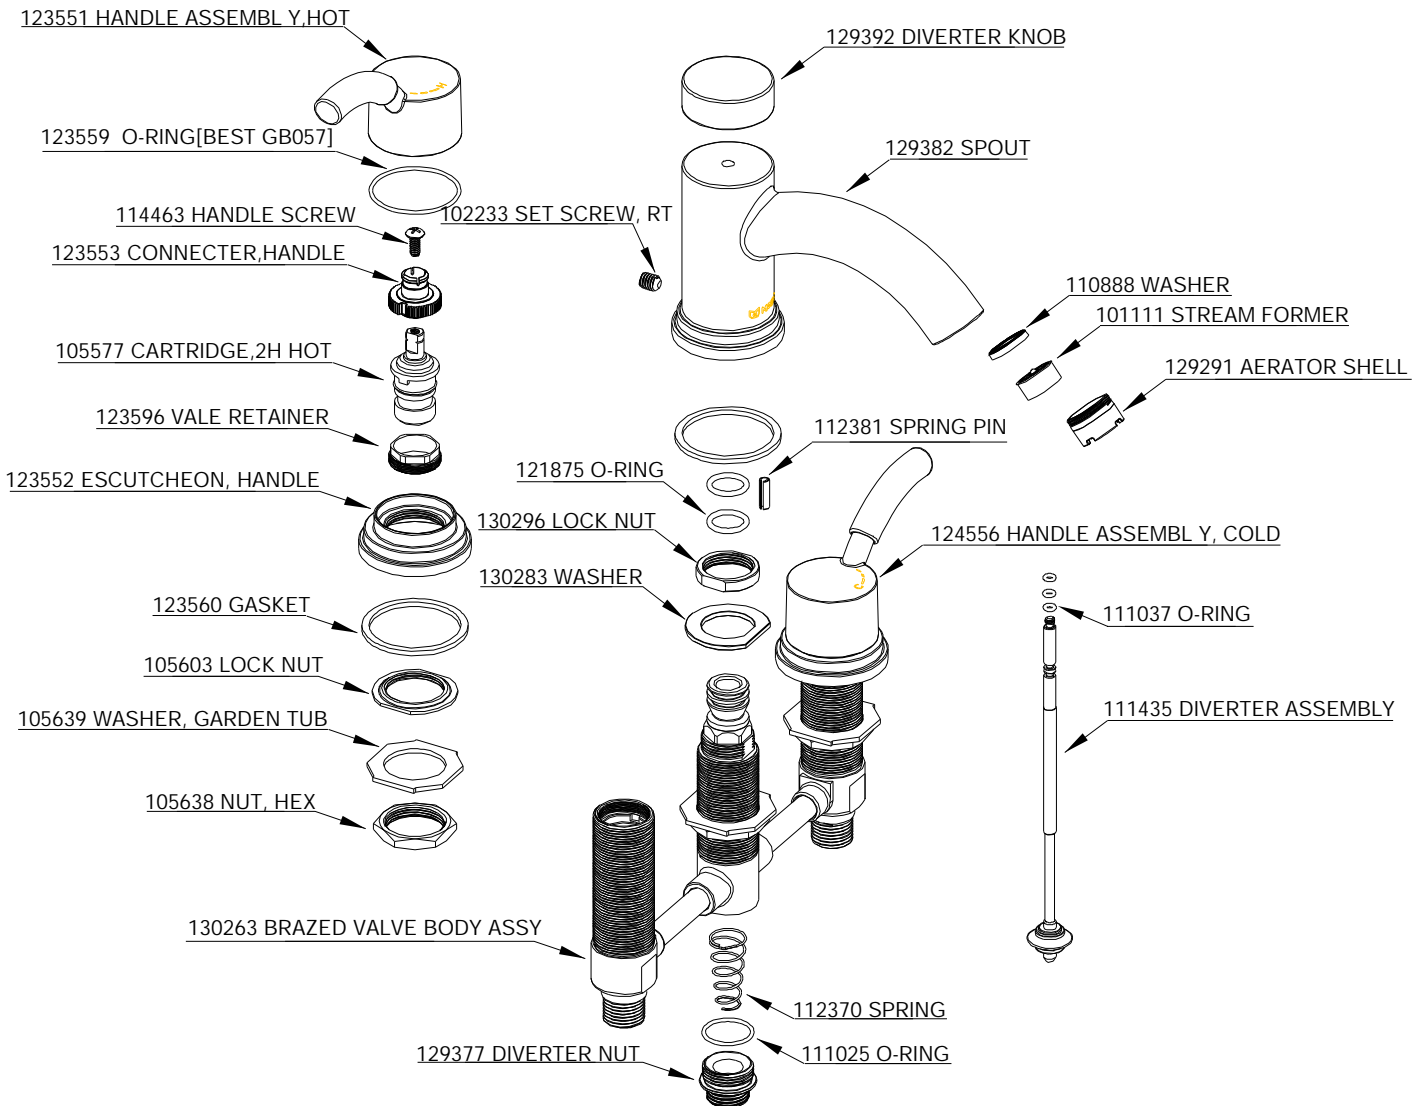

Illustrated Parts

DESCRIPTION

DUNA Single Mount Single-Handle Lavatory Faucet With Waster Assembly		
MODEL	HANDLE TYPE	FINISH
5436	Lever	Chrome

DESCRIPTION

- Metal construction with a chrome finish
- 1/2" inlet connections
- Designed to be installed on built-up decks or on finished surfaces up to 70mm thick.
- Includes handheld shower

OPERATION

- Lever style handles
- Rotate cold side clockwise to open (counterclockwise to close) and rotate hot side counterclockwise to open (clockwise to close)

FLOW

- Flowrate is 0.33L/s minimum under 0.3Mpa

CARTRIDGE

- MS Cartridge design
- Nonmetallic and stainless steel material

STANDARD

- Designed to meet GB standards

WARRANTY

- 5 years limited warranty against leaks and drips

Duna Roman Tub
Two-Handle Tub Shower Faucet
With Handheld Shower

Models: 5436

NOTE: SPOUT INSTALLS THROUGH 37mm MIN. DIA. HOLE
VALVES INSTALL THROUGH 32mm MIN. DIA. HOLE

CRITICAL DIMENSION

(DO NOT SCALE)