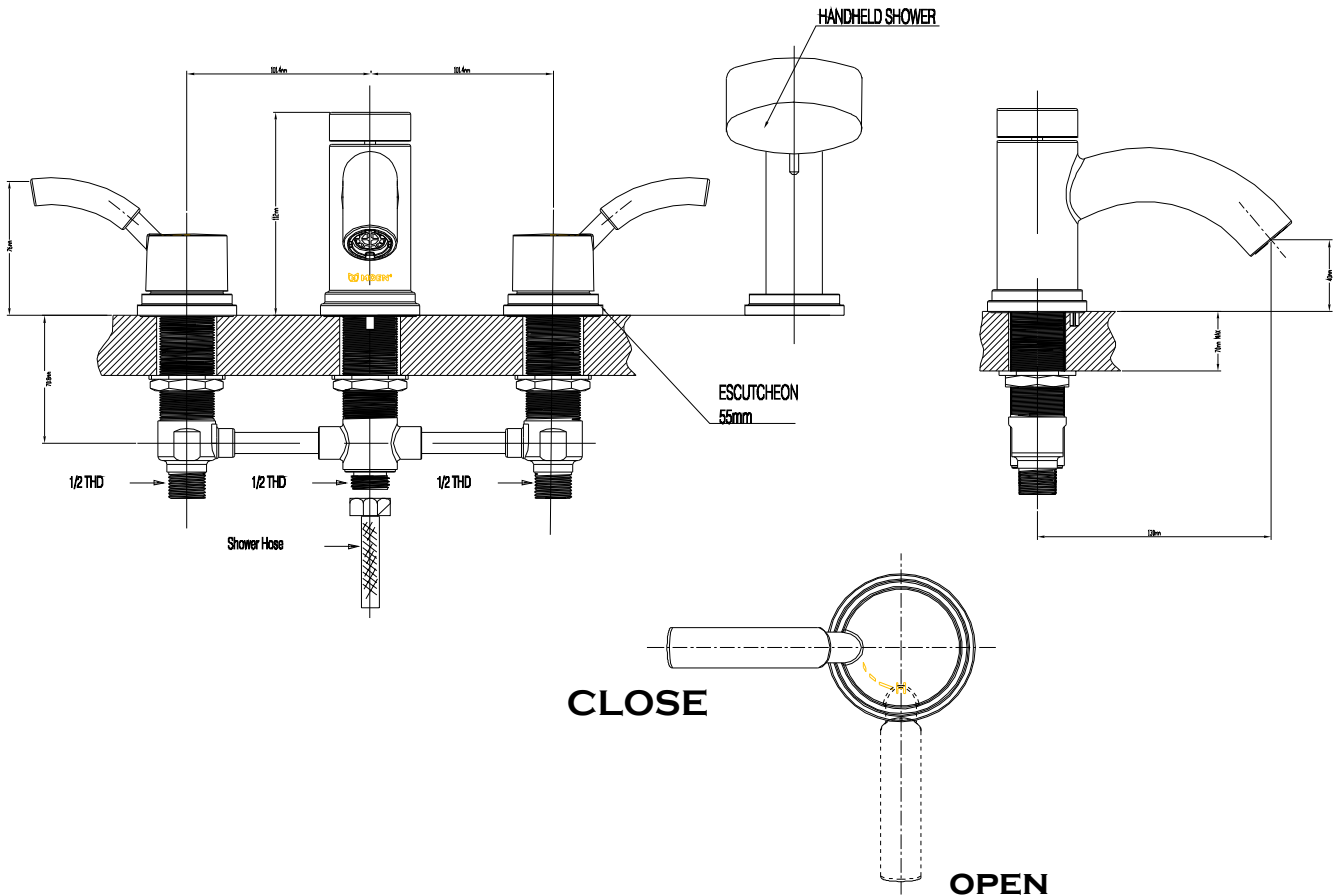

Illustrated Parts

DESCRIPTION

DUNA Single Mount Single-Handle Lavatory Faucet With Waster Assembly		
MODEL	HANDLE TYPE	FINISH
5436	Lever	Chrome

DESCRIPTION

- Metal construction with a chrome finish
- 1/2" inlet connections
- Designed to be installed on built-up decks or on finished surfaces up to 70mm thick.
- Includes handheld shower

OPERATION

- Lever style handles
- Rotate cold side clockwise to open (counterclockwise to close) and rotate hot side counterclockwise to open (clockwise to close)

FLOW

- Flowrate is 0.33L/s minimum under 0.3Mpa

CARTRIDGE

- MS Cartridge design
- Nonmetallic and stainless steel material

STANDARD

- Designed to meet GB standards

WARRANTY

- 5 years limited warranty against leaks and drips

Duna Roman Tub
Two-Handle Tub Shower Faucet
With Handheld Shower

Models: 5436

NOTE: SPOUT INSTALLS THROUGH 37mm MIN. DIA. HOLE
VALVES INSTALL THROUGH 32mm MIN. DIA. HOLE

CRITICAL DIMENSION

(DO NOT SCALE)