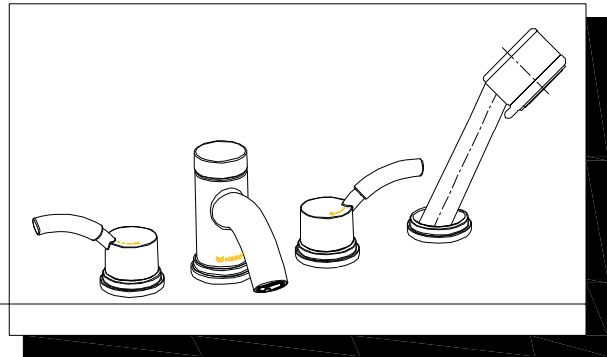

Illustrated Parts

DESCRIPTION

DUNA Single Mount Single-Handle Lavatory Faucet With Waster Assembly		
MODEL	HANDLE TYPE	FINISH
5436	Lever	Chrome

DESCRIPTION

- Metal construction with a chrome finish
- 1/2" inlet connections
- Designed to be installed on built-up decks or on finished surfaces up to 70mm thick.
- Includes handheld shower

CARTRIDGE

- MS Cartridge design
- Nonmetallic and stainless steel material

STANDARD

- Designed to meet GB standards

WARRANTY

- 5 years limited warranty against leaks and drips

Duna Roman Tub
Two-Handle Tub Shower Faucet
With Handheld Shower

Models: 5436

NOTE: SPOUT INSTALLS THROUGH 37mm MIN. DIA. HOLE
VALVES INSTALL THROUGH 32mm MIN. DIA. HOLE

CRITICAL DIMENSION

(DO NOT SCALE)