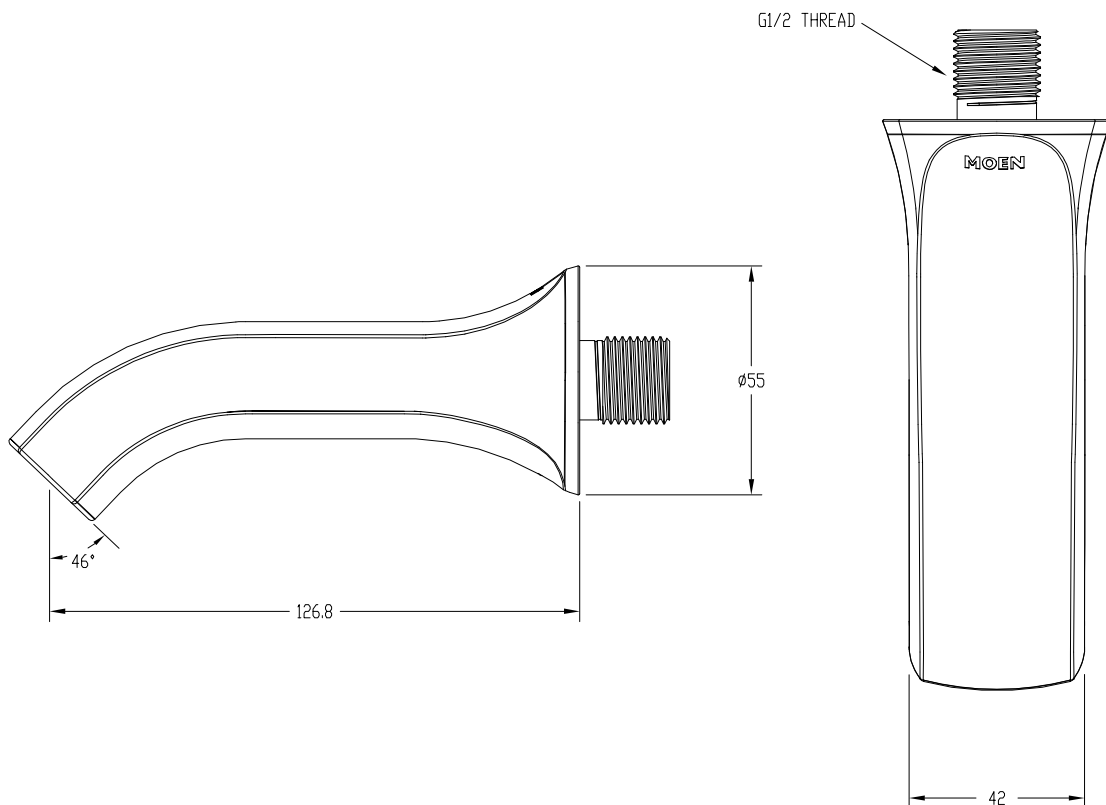

DESCRIPTION

- Metal construction with a chrome finish

FLOW

- Flowrate is 0.33L/s minimum under 0.3Mpa

STANDARD

- Designed to meet GB standard

WARRANTY

- 5 years limited warranty against leaks and drips

Fascination In Wall Tub Spout Trim Kit
MODEL: T63948

CRITICAL DIMENSION

(DO NOT SCALE)