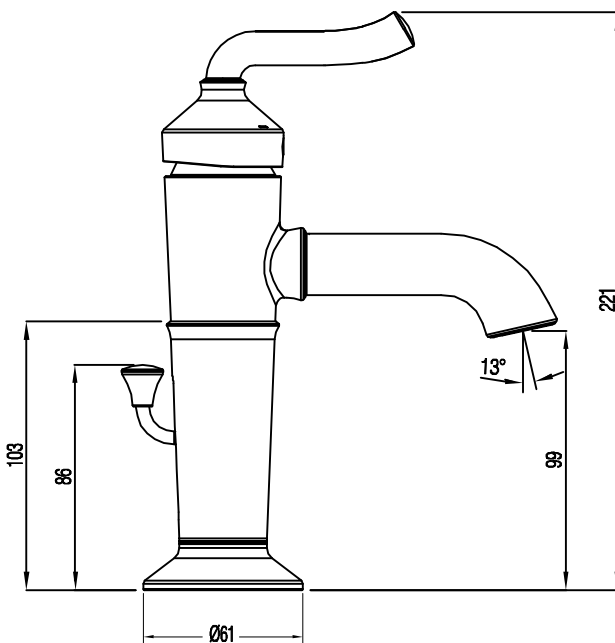

### DESCRIPTION

- Metal construction with a chrome finish
- G3/8 turn to G1/2 inlet connections
- Includes Metal pop-up type waste assembly
- Includes 600mm long flexible inlet hoses

### STANDARD

- Designed to meet GB standard

### CRITICAL DIMENSION

(DO NOT SCALE)