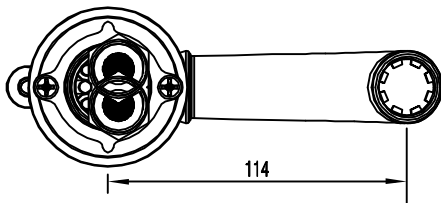

### DESCRIPTION

- Metal construction with a chrome finish
- G3/8 turn to G1/2 inlet connections
- Includes Metal pop-up type waste assembly
- Includes 600mm long flexible inlet hoses

### STANDARD

- Designed to meet GB standard

### CRITICAL DIMENSION

(DO NOT SCALE)