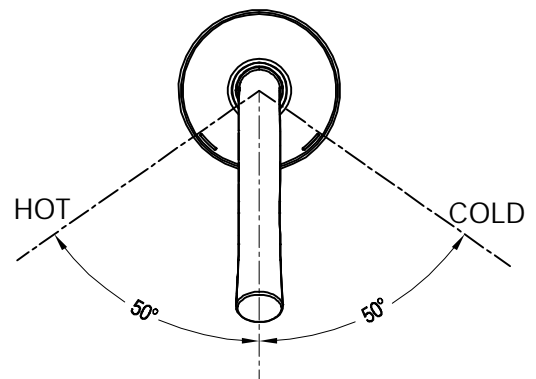

### DESCRIPTION

- Metal construction with a chrome finish
- G3/8 turn to G1/2 inlet connections
- Includes Metal pop-up type waste assembly
- Includes 600mm long flexible inlet hoses

### STANDARD

- Designed to meet GB standard

### CRITICAL DIMENSION

(DO NOT SCALE)