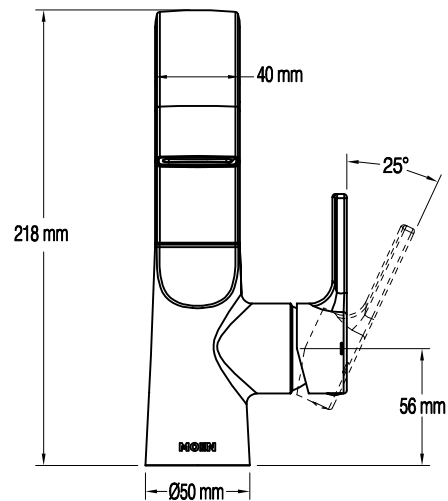

DESCRIPTION

- Metal construction with a chrome finish
- G1/2 inlet connections
- Includes Plastic pop-up type waste assembly
- Includes 600mm long flexible inlet hoses

OPERATION

- Lever style handle
- Pull-on / Push-off
- Temperature controlled through 100 degree arc of handle travel

FLOW

- Flowrate is 0.2L/s minimum under 0.3Mpa without restrictor and aerator
- Flowrate is about 0.12L/s under 0.3Mpa with restrictor and aerator

CARTRIDGE

- MOEN Duralast 146565 cartridge design
- Nonmetallic / nonferrous and ceramic material

STANDARD

- Designed to meet GB standard

WARRANTY

- 5 years limited warranty against leaks and drips

Fascination One Handle Single Mount Lavatory
MODEL: 63121

CRITICAL DIMENSION

(DO NOT SCALE)