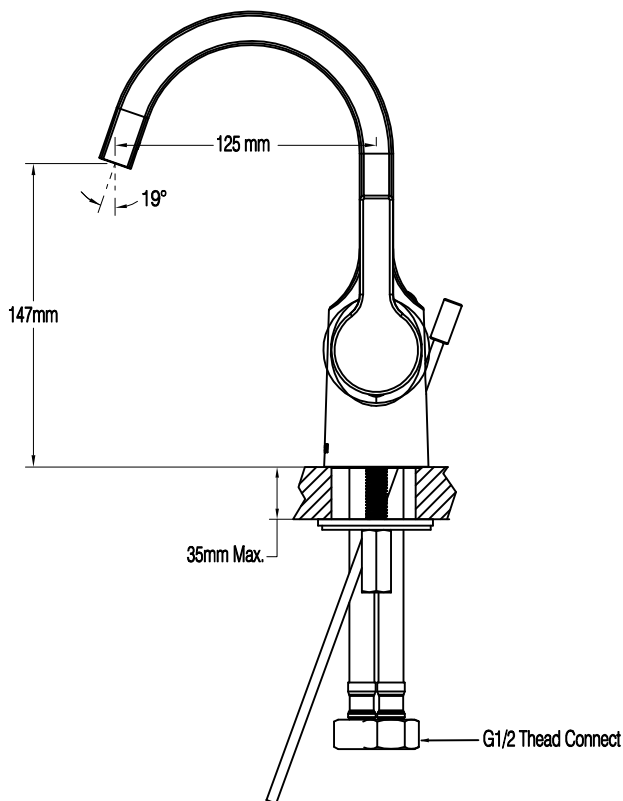

DESCRIPTION

- Metal construction with a chrome finish
- G1/2 inlet connections
- Includes Plastic pop-up type waste assembly
- Includes 600mm long flexible inlet hoses

OPERATION

- Lever style handle
- Pull-on / Push-off
- Temperature controlled through 100 degree arc of handle travel

STANDARD

- Designed to meet GB standard

WARRANTY

- 5 years limited warranty against leaks and drips

Fascination One Handle Single Mount Lavatory
MODEL: 63121

CRITICAL DIMENSION

(DO NOT SCALE)