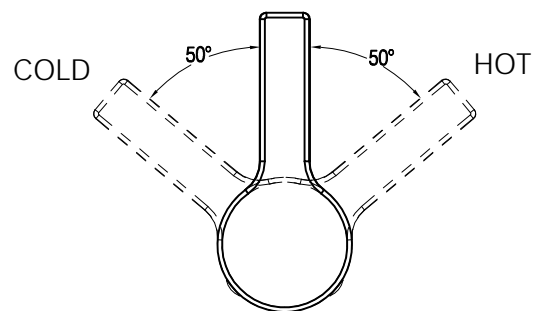

DESCRIPTION

- Metal construction with a chrome finish
- G1/2 inlet connections
- Includes Plastic pop-up type waste assembly
- Includes 600mm long flexible inlet hoses

OPERATION

- Lever style handle
- Pull-on / Push-off
- Temperature controlled through 100 degree arc of handle travel

STANDARD

- Designed to meet GB standard

WARRANTY

- 5 years limited warranty against leaks and drips

Fascination One Handle Single Mount Lavatory
MODEL: 63121

CRITICAL DIMENSION

(DO NOT SCALE)