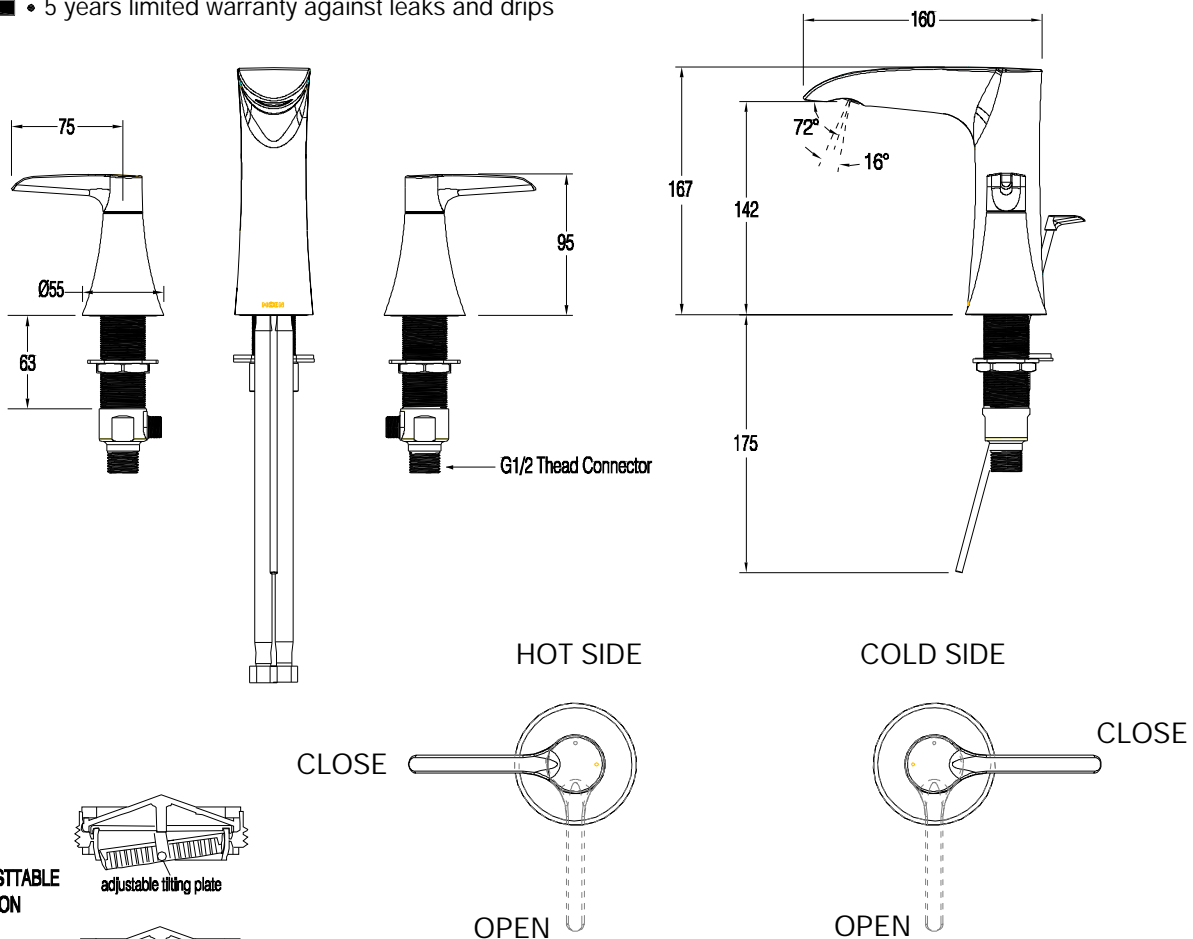

DESCRIPTION

- Metal construction with a chrome finish
- G1/2 inlet connections
- Includes metal pop-up type waste assembly
- Includes 300mm long flexible inlet hoses

OPERATION

- Lever style handle
- Rotate hot side counterclockwise to open (clockwise to close) and rotate cold side clockwise to open (counterclockwise to close)
- Adjust the tilting plate to change the flow stream angle (+/- 8° adjustable aerator)

FLOW

- Flowrate is 0.2L/s minimum under 0.3Mpa

CARTRIDGE

- MS Ceramic cartridge design
- Nonmetallic / nonferrous and ceramic material

STANDARD

- Designed to meet GB standard

WARRANTY

- 5 years limited warranty against leaks and drips

Cynthia 2H Widespread Lavatory
MODEL: 16228

USAGE OF ADJUSTABLE
STREAM DIRECTION
+/-8° ADJUST

CRITICAL DIMENSION

(DO NOT SCALE)