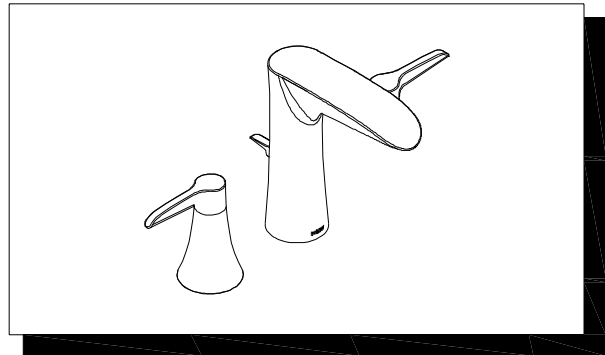

DESCRIPTION

- Metal construction with a chrome finish
- G1/2 inlet connections
- Includes metal pop-up type waste assembly
- Includes 300mm long flexible inlet hoses

OPERATION

- Lever style handle
- Rotate hot side counterclockwise to open (clockwise to close) and rotate cold side clockwise to open (counterclockwise to close)
- Adjust the tilting plate to change the flow stream angle (+/- 8° adjustable aerator)

FLOW

- Flowrate is 0.2L/s minimum under 0.3Mpa

CARTRIDGE

- MS Ceramic cartridge design
- Nonmetallic / nonferrous and ceramic material

STANDARD

- Designed to meet GB standard

WARRANTY

- 5 years limited warranty against leaks and drips

Cynthia 2H Widespread Lavatory
MODEL: 16228

USAGE OF ADJUSTABLE
STREAM DIRECTION
+/-8° ADJUST

CRITICAL DIMENSION

(DO NOT SCALE)