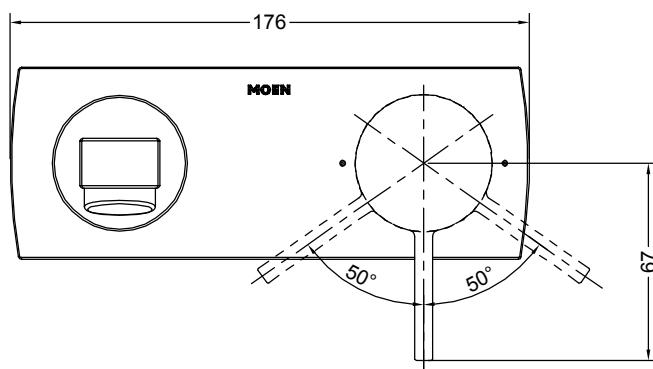

Buy it for looks. Buy it for life.®

Specifications

DESCRIPTION

- Metal construction with chrome finish
- G1/2" inlet connections

OPERATION

- Lever style handle
- Pull-on/Push-off
- Temperature controlled through 100° arc of handle travel

FLOW

- Flowrate is 0.15L/s maximum at 0.1Mpa w/ aerator
- Flowrate is 0.2L/s minimum at 0.3Mpa w/o aerator

CARTRIDGE

- Moen Duralast ceramic cartridge design

STANDARD

- Designed to meet GB18145

WARRANTY

- 5 years limited warranty against leaks and drips

Sterope
Single-Handle Wall-Mount
Lavatory Faucet
Model: 57139 series

CRITICAL DIMENSIONS

(DO NOT SCALE)