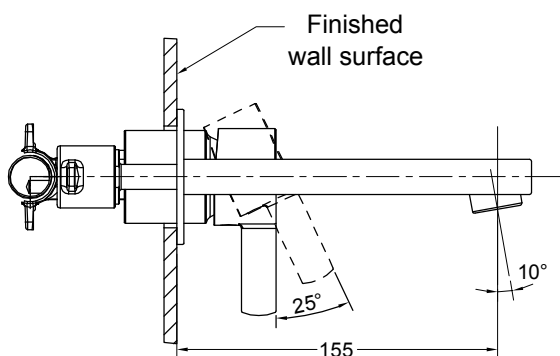

Buy it for looks. Buy it for life.®

Specifications

DESCRIPTION

- Metal construction with chrome finish
- G1/2" inlet connections

OPERATION

- Lever style handle
- Pull-on/Push-off
- Temperature controlled through 100° arc of handle travel

FLOW

- Flowrate is 0.15L/s maximum at 0.1Mpa w/ aerator
- Flowrate is 0.2L/s minimum at 0.3Mpa w/o aerator

CARTRIDGE

- Moen Duralast ceramic cartridge design

STANDARD

- Designed to meet GB18145

WARRANTY

- 5 years limited warranty against leaks and drips

Sterope
Single-Handle Wall-Mount
Lavatory Faucet
Model: 57139 series

CRITICAL DIMENSIONS

(DO NOT SCALE)