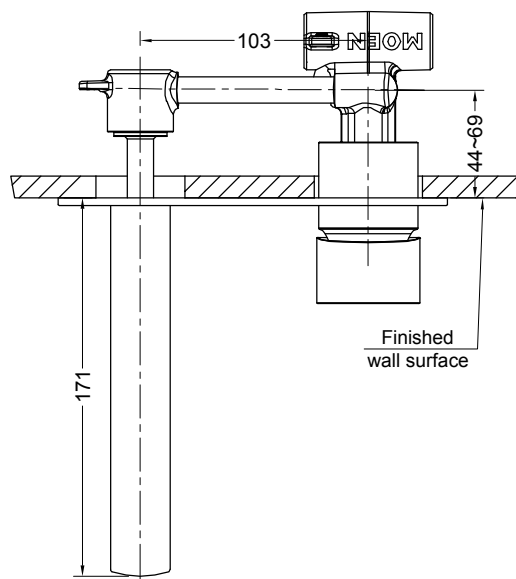

Buy it for looks. Buy it for life.®

Specifications

DESCRIPTION

- Metal construction with chrome finish
- G1/2" inlet connections

OPERATION

- Lever style handle
- Pull-on/Push-off
- Temperature controlled through 100° arc of handle travel

FLOW

- Flowrate is 0.15L/s maximum at 0.1Mpa w/ aerator
- Flowrate is 0.2L/s minimum at 0.3Mpa w/o aerator

CARTRIDGE

- Moen Duralast ceramic cartridge design

STANDARD

- Designed to meet GB18145

WARRANTY

- 5 years limited warranty against leaks and drips

Sterope
Single-Handle Wall-Mount
Lavatory Faucet
Model: 57139 series

CRITICAL DIMENSIONS

(DO NOT SCALE)