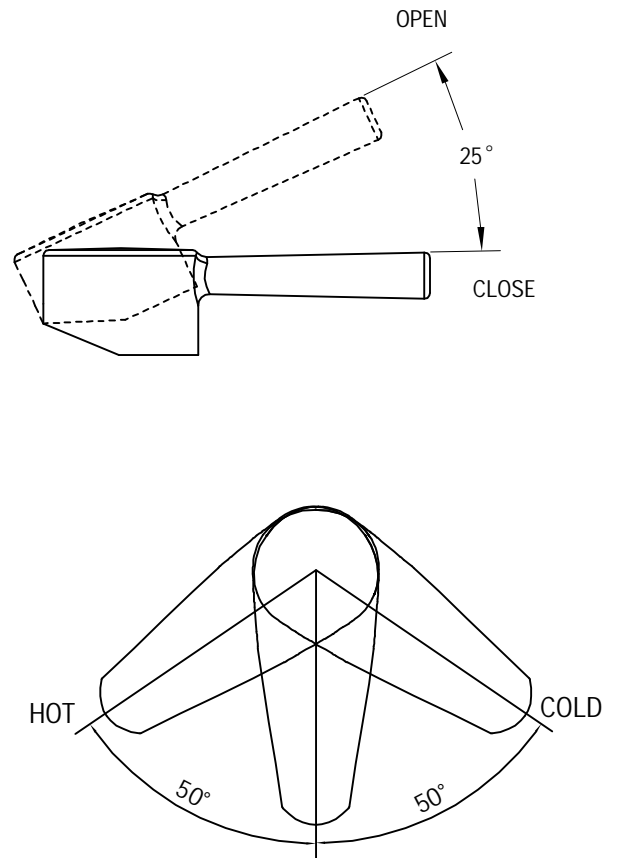

DESCRIPTION

- Metal construction with a chrome finish
- G1/2 inlet connections
- Includes 600mm long flexible inlet hoses

OPERATION

- Lever style handle
- Pull-on / Push-off
- Temperature controlled through 100 degree arc of handle travel

STANDARD

- Designed to meet GB 18145

WARRANTY

- 5years limited warranty against leaks and drips

ESSENCE

Single Mount Single-Handle Lavatory Faucet

Models: 14121

CRITICAL DIMENSION
(DO NOT SCALE)