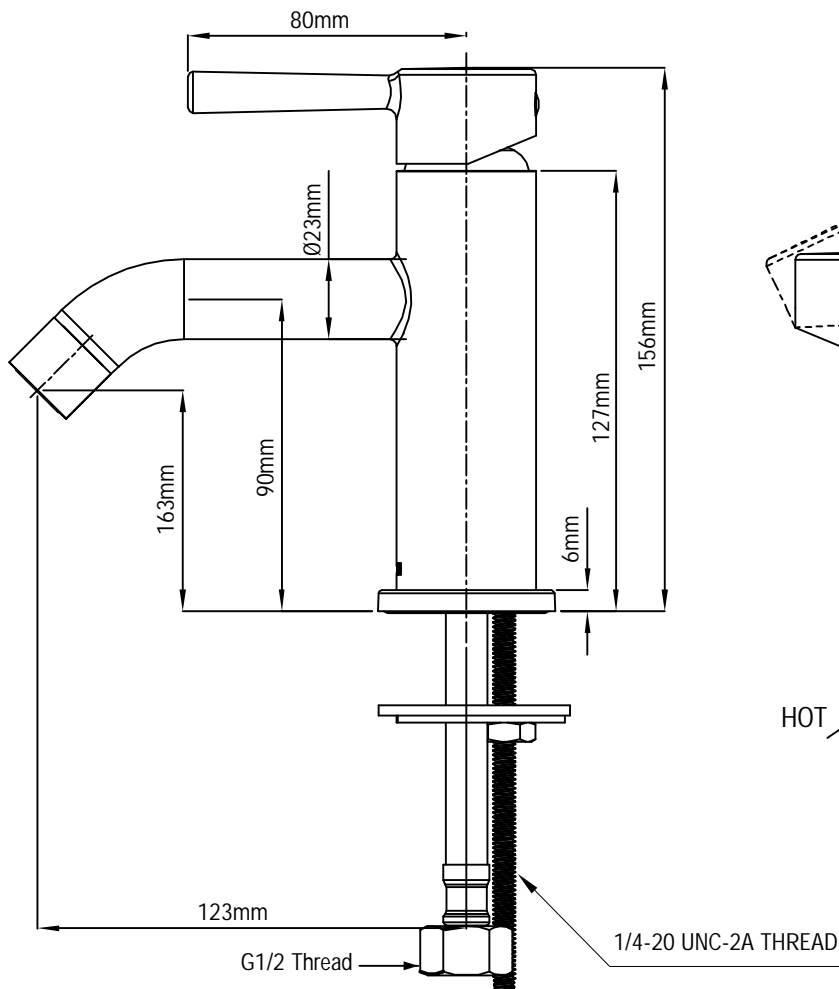

DESCRIPTION

- Metal construction with a chrome finish
- G1/2 inlet connections
- Includes 600mm long flexible inlet hoses

OPERATION

- Lever style handle
- Pull-on / Push-off
- Temperature controlled through 100 degree arc of handle travel

STANDARD

- Designed to meet GB 18145

WARRANTY

- 5years limited warranty against leaks and drips

ESSENCE

Single Mount Single-Handle Lavatory Faucet

Models: 14121

CRITICAL DIMENSION
(DO NOT SCALE)