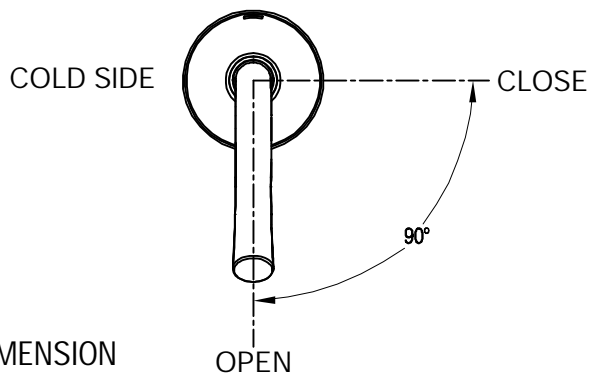

DESCRIPTION

- Metal construction with a chrome finish
- G1/2 inlet connections
- Includes metal pop-up type waste assembly
- Includes 300mm long flexible inlet hoses

OPERATION

- Lever style handle
- Rotate hot side counterclockwise to open (clockwise to close) and rotate cold side clockwise to open (counterclockwise to close)

FLOW

- Flowrate is 0.2L/s minimum under 0.3Mpa

CARTRIDGE

- MS Ceramic cartridge design
- Nonmetallic / nonferrous and ceramic material

STANDARD

- Designed to meet GB standard

WARRANTY

- 5 years limited warranty against leaks and drips

Neoclassic 2H Widespread Lavatory
MODEL: 16228

CRITICAL DIMENSION
(DO NOT SCALE)