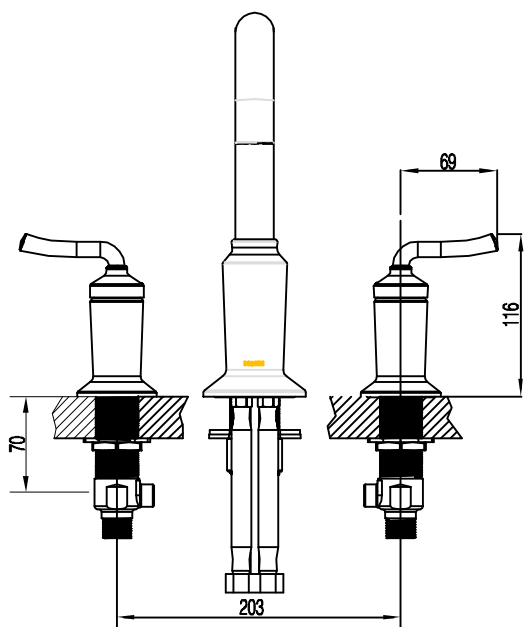

DESCRIPTION

- Metal construction with a chrome finish
- G1/2 inlet connections
- Includes metal pop-up type waste assembly
- Includes 300mm long flexible inlet hoses

OPERATION

- Lever style handle
- Rotate hot side counterclockwise to open (clockwise to close) and rotate cold side clockwise to open (counterclockwise to close)

FLOW

- Flowrate is 0.2L/s minimum under 0.3Mpa

CARTRIDGE

- MS Ceramic cartridge design
- Nonmetallic / nonferrous and ceramic material

STANDARD

- Designed to meet GB standard

WARRANTY

- 5 years limited warranty against leaks and drips

Neoclassic 2H Widespread Lavatory
MODEL: 16228

CRITICAL DIMENSION
(DO NOT SCALE)