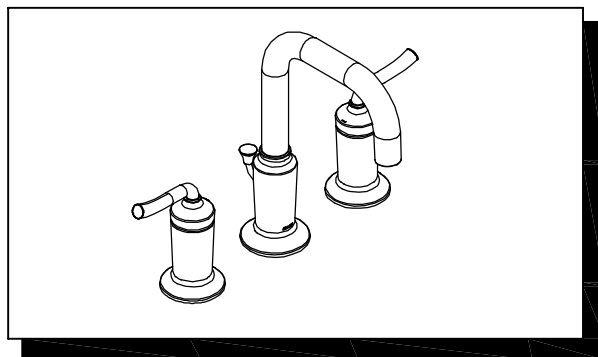

DESCRIPTION

- Metal construction with a chrome finish
- G1/2 inlet connections
- Includes metal pop-up type waste assembly
- Includes 300mm long flexible inlet hoses

OPERATION

- Lever style handle
- Rotate hot side counterclockwise to open (clockwise to close) and rotate cold side clockwise to open (counterclockwise to close)

FLOW

- Flowrate is 0.2L/s minimum under 0.3Mpa

CARTRIDGE

- MS Ceramic cartridge design
- Nonmetallic / nonferrous and ceramic material

STANDARD

- Designed to meet GB standard

WARRANTY

- 5 years limited warranty against leaks and drips

Neoclassic 2H Widespread Lavatory
MODEL: 16228

CRITICAL DIMENSION
(DO NOT SCALE)