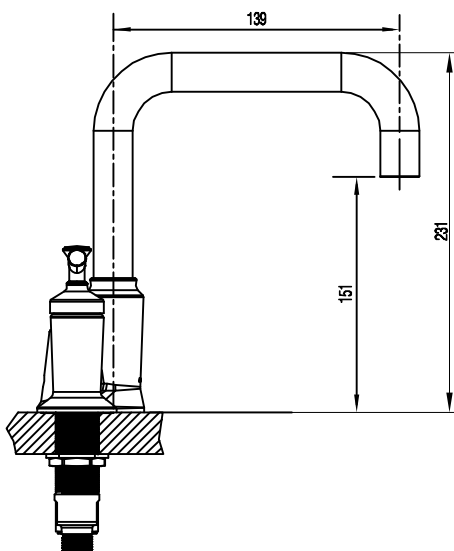

DESCRIPTION

- Metal construction with a chrome finish
- G1/2 inlet connections
- Includes metal pop-up type waste assembly
- Includes 300mm long flexible inlet hoses

OPERATION

- Lever style handle
- Rotate hot side counterclockwise to open (clockwise to close) and rotate cold side clockwise to open (counterclockwise to close)

FLOW

- Flowrate is 0.2L/s minimum under 0.3Mpa

CARTRIDGE

- MS Ceramic cartridge design
- Nonmetallic / nonferrous and ceramic material

STANDARD

- Designed to meet GB standard

WARRANTY

- 5 years limited warranty against leaks and drips

Neoclassic 2H Widespread Lavatory
MODEL: 16228

CRITICAL DIMENSION
(DO NOT SCALE)