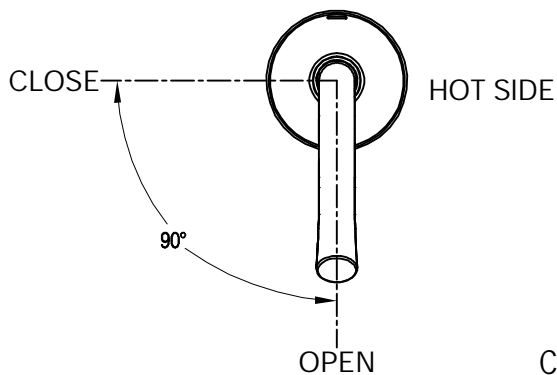

DESCRIPTION

- Metal construction with a chrome finish
- G1/2 inlet connections
- Includes metal pop-up type waste assembly
- Includes 300mm long flexible inlet hoses

OPERATION

- Lever style handle
- Rotate hot side counterclockwise to open (clockwise to close) and rotate cold side clockwise to open (counterclockwise to close)

FLOW

- Flowrate is 0.2L/s minimum under 0.3Mpa

CARTRIDGE

- MS Ceramic cartridge design
- Nonmetallic / nonferrous and ceramic material

STANDARD

- Designed to meet GB standard

WARRANTY

- 5 years limited warranty against leaks and drips

Neoclassic 2H Widespread Lavatory
MODEL: 16228

CRITICAL DIMENSION
(DO NOT SCALE)