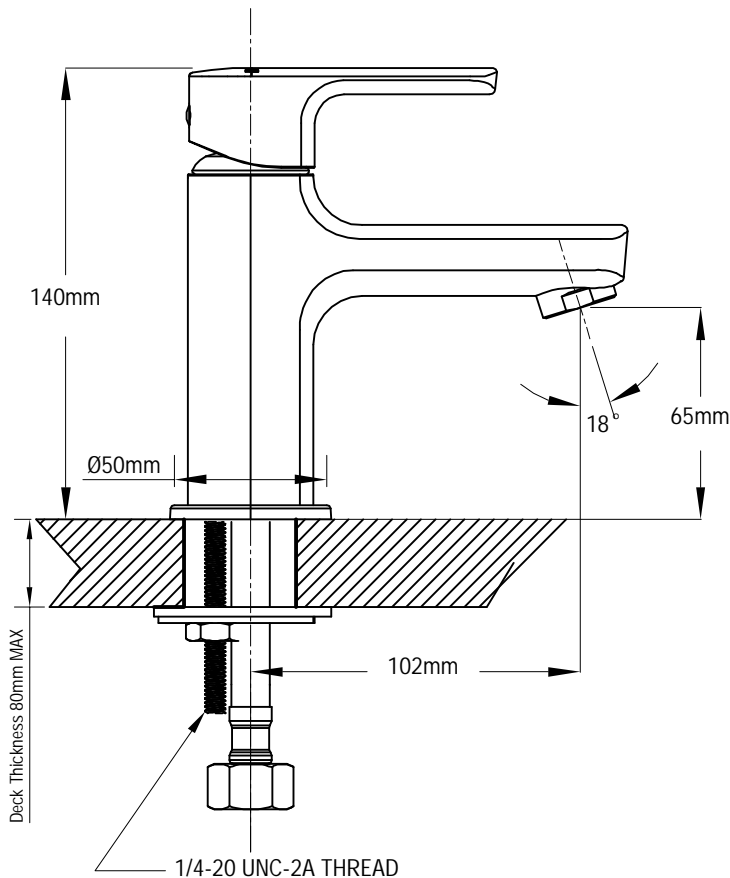

DESCRIPTION

- Metal construction with a chrome finish
- G1/2 inlet connections
- Includes 600mm long flexible inlet hoses

OPERATION

- Lever style handle
- Pull-on / Push-off
- Temperature controlled through 100 degree arc of handle travel

STANDARD

- Designed to meet GB 18145

WARRANTY

- 5years limited warranty against leaks and drips

AURELIA
Single Mount Single-Handle Lavatory Faucet

Models: 21121

NOTE: THIS FAUCET IS DESIGNED TO BE INSTALLED
THRU 34mm MIN. TO 38mm MAX. DIA. HOLE

CRITICAL DIMENSION
(DO NOT SCALE)