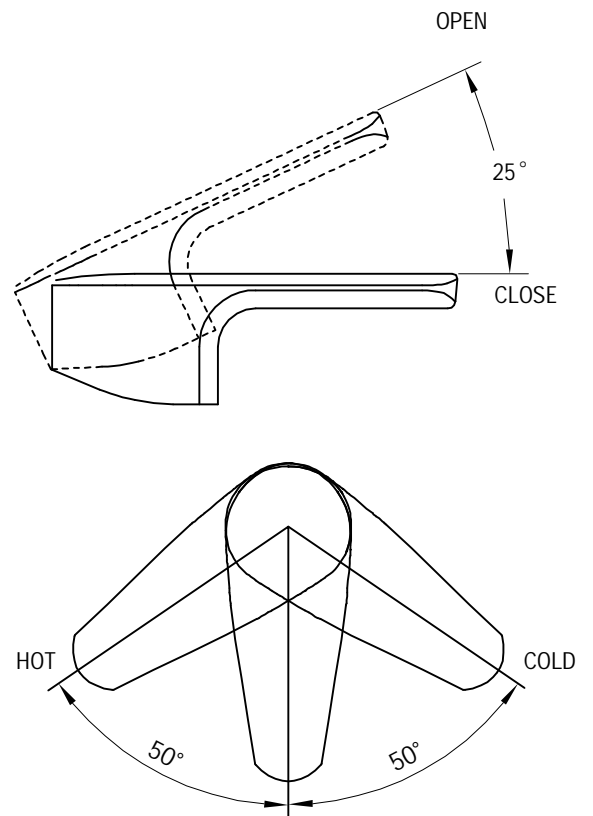

DESCRIPTION

- Metal construction with a chrome finish
- G1/2 inlet connections
- Includes 600mm long flexible inlet hoses

OPERATION

- Lever style handle
- Pull-on / Push-off
- Temperature controlled through 100 degree arc of handle travel

STANDARD

- Designed to meet GB 18145

WARRANTY

- 5years limited warranty against leaks and drips

AURELIA
Single Mount Single-Handle Lavatory Faucet

Models: 21121

NOTE: THIS FAUCET IS DESIGNED TO BE INSTALLED
THRU 34mm MIN. TO 38mm MAX. DIA. HOLE

CRITICAL DIMENSION
(DO NOT SCALE)