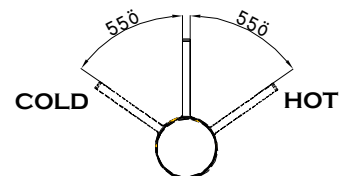

DESCRIPTION

- Metal construction with a chrome finish
- R1/2 inlet connections
- Includes 400mm long flexible inlet hoses

OPERATION

- Lever style handle
- Pull-on / Push-off
- Temperature controlled through 110 degree arc of handle travel

FLOW

- Flowrate is 0.2L/s minimum under 0.3Mpa

CARTRIDGE

- Ceramic 28mm cartridge design
- Nonmetallic / nonferrous and ceramic material

STANDARD

- Designed to meet GB standard

WARRANTY

- 5 years limited warranty against leaks and drips

STEROPE

Single Mount Single-Handle Kitchen Faucet

Models:57111

NOTE:See reverse side
for illustrated parts

CRITICAL DIMENSION

(DO NOT SCALE)