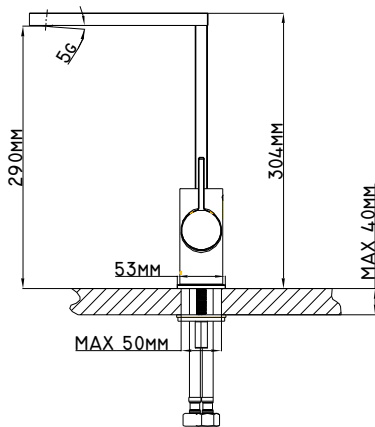

DESCRIPTION

- Metal construction with a chrome finish
- R1/2 inlet connections
- Includes 400mm long flexible inlet hoses

OPERATION

- Lever style handle
- Pull-on / Push-off
- Temperature controlled through 110 degree arc of handle travel

FLOW

- Flowrate is 0.2L/s minimum under 0.3Mpa

CARTRIDGE

- Ceramic 28mm cartridge design
- Nonmetallic / nonferrous and ceramic material

STANDARD

- Designed to meet GB standard

WARRANTY

- 5 years limited warranty against leaks and drips

STEROPE

Single Mount Single-Handle Kitchen Faucet

Models:57111

NOTE:See reverse side
for illustrated parts

CRITICAL DIMENSION

(DO NOT SCALE)