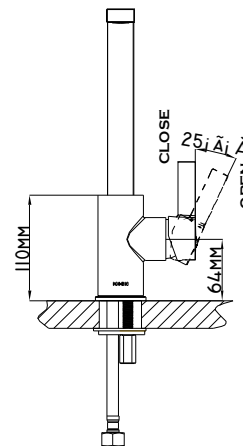

DESCRIPTION

- Metal construction with a chrome finish
- R1/2 inlet connections
- Includes 400mm long flexible inlet hoses

OPERATION

- Lever style handle
- Pull-on / Push-off
- Temperature controlled through 110 degree arc of handle travel

FLOW

- Flowrate is 0.2L/s minimum under 0.3Mpa

CARTRIDGE

- Ceramic 28mm cartridge design
- Nonmetallic / nonferrous and ceramic material

STANDARD

- Designed to meet GB standard

WARRANTY

- 5 years limited warranty against leaks and drips

STEROPE

Single Mount Single-Handle Kitchen Faucet

Models:57111

NOTE:See reverse side
for illustrated parts

CRITICAL DIMENSION

(DO NOT SCALE)