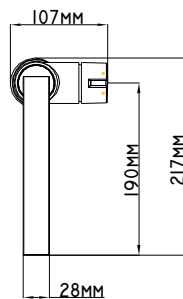

DESCRIPTION

- Metal construction with a chrome finish
- R1/2 inlet connections
- Includes 400mm long flexible inlet hoses

OPERATION

- Lever style handle
- Pull-on / Push-off
- Temperature controlled through 110 degree arc of handle travel

FLOW

- Flowrate is 0.2L/s minimum under 0.3Mpa

CARTRIDGE

- Ceramic 28mm cartridge design
- Nonmetallic / nonferrous and ceramic material

STANDARD

- Designed to meet GB standard

WARRANTY

- 5 years limited warranty against leaks and drips

STEROPE

Single Mount Single-Handle Kitchen Faucet

Models:57111

NOTE:See reverse side
for illustrated parts

CRITICAL DIMENSION

(DO NOT SCALE)