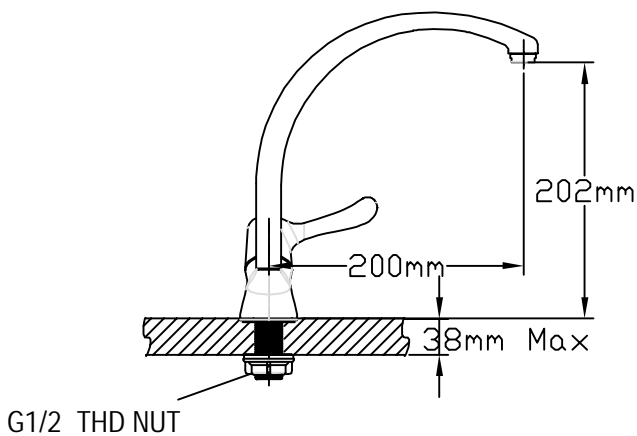

DESCRIPTION

- Metal construction with a chrome finish
- G1/2 inlet connections

OPERATION

- Levele style handle
- Anti-clockwise-on / Clockwise-off
- Single Cold

FLOW

- Flowrate is 0.20L/s minimum under 0.3Mpa
- Flowrate is 0.13L/s minimum under 10PSI

CARTRIDGE

- Ceramic 25mm cartridge design
- Nonmetallic / nonferrous and ceramic material

STANDARD

- Designed to meet GB standard and Customer require

WARRANTY

- 5 years limited warranty against leaks and drips

SINGLE COLD TAP

Single Mount Single-Handle Kitchen Faucet

Model:7027V

NOTE: THIS FAUCET IS DESIGNED TO BE INSTALLED THRU 35mm MIN. DIA. HOLE

CRITICAL DIMENSION

(DO NOT SCALE)