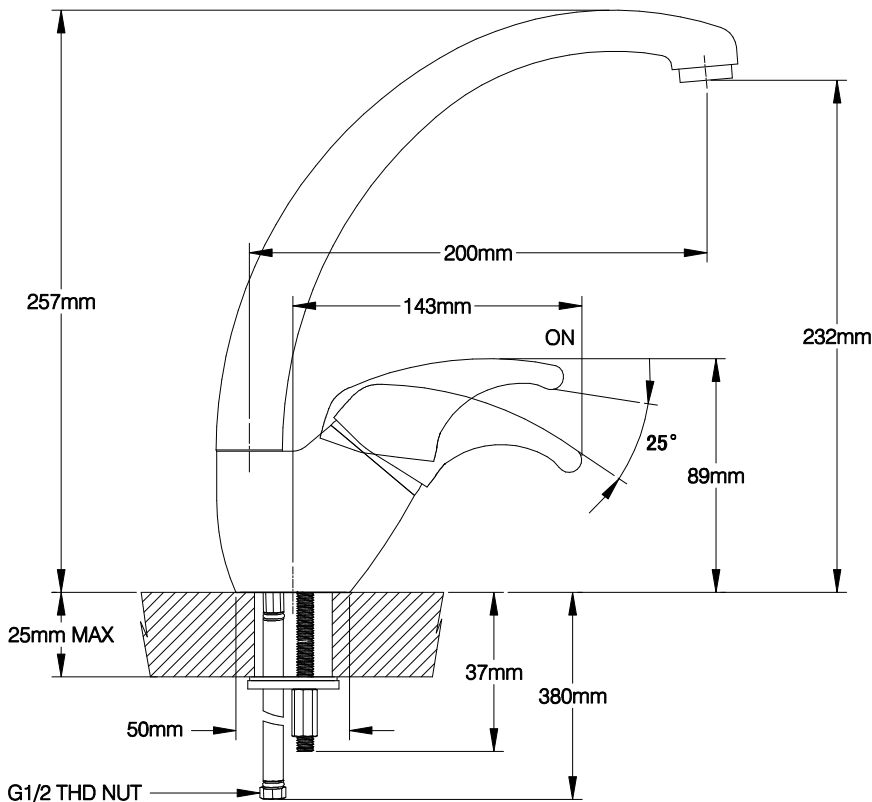

DESCRIPTION

- Metal construction with a chrome finish
- G1/2 inlet connections
- Includes 400mm long flexible inlet hoses

OPERATION

- Lever style handle
- Pull-on / Push-off
- Temperature controlled through 110 degree arc of handle travel

FLOW

- Flowrate is 0.15L/s minimum under 0.3Mpa

CARTRIDGE

- Ceramic 40mm cartridge design
- Nonmetallic / nonferrous and ceramic material

STANDARD

- Designed to meet GB standard

WARRANTY

- 5 years limited warranty against leaks and drips

CALIXTON®

Single Mount Single-Handle Kitchen Faucet

Models:7869

**NOTE:See reverse side
for illustrated parts**

**NOTE:THIS FAUCET IS DESIGNED TO BE
INSTALLED THRU 35mm MIN. DIA. HOLE**

CRITICAL DIMENSION

(DO NOT SCALE)