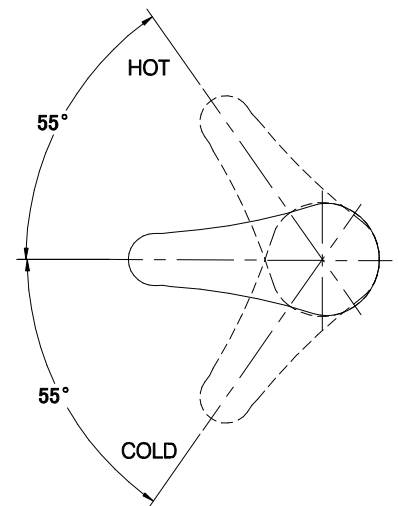

DESCRIPTION

- Metal construction with a chrome finish
- G1/2 inlet connections
- Includes 400mm long flexible inlet hoses

OPERATION

- Lever style handle
- Pull-on / Push-off
- Temperature controlled through 110 degree arc of handle travel

FLOW

- Flowrate is 0.15L/s minimum under 0.3Mpa

CARTRIDGE

- Ceramic 40mm cartridge design
- Nonmetallic / nonferrous and ceramic material

STANDARD

- Designed to meet GB standard

WARRANTY

- 5 years limited warranty against leaks and drips

CALIXTON®

Single Mount Single-Handle Kitchen Faucet

Models:7869

**NOTE:See reverse side
for illustrated parts**

**NOTE:THIS FAUCET IS DESIGNED TO BE
INSTALLED THRU 35mm MIN. DIA. HOLE**

CRITICAL DIMENSION

(DO NOT SCALE)