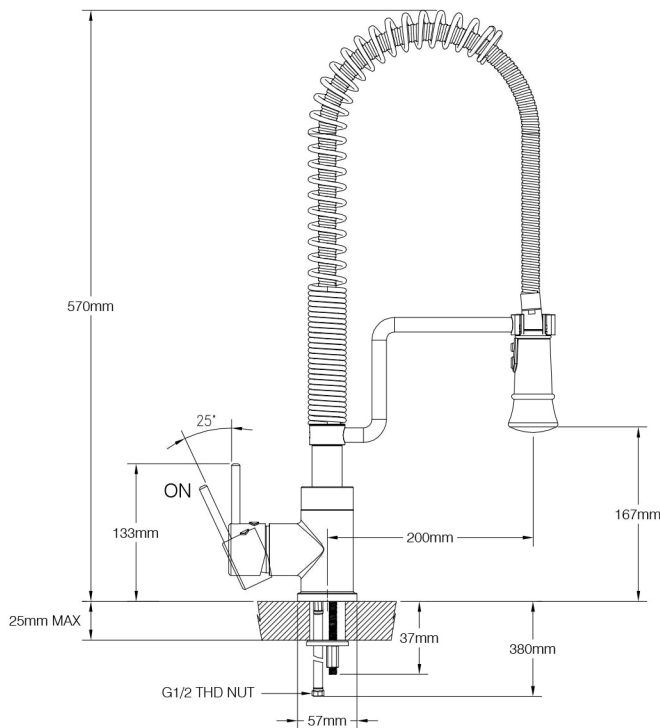

## DESCRIPTION

- Metal construction with a chrome finish
- G1/2 inlet connections
- Includes 400mm long flexible inlet hoses

## CARTRIDGE

- Ceramic 40mm cartridge design
- Nonmetallic / nonferrous and ceramic material

## WARRANTY

- 5 years limited warranty against leaks and drips

LA FORMA

Single Mount Single-Handle Kitchen Faucet

Models:7041

NOTE: THIS FAUCET IS DESIGNED TO BE INSTALLED THRU 35mm MIN. DIA. HOLE

## CRITICAL DIMENSION

(DO NOT SCALE)

AMERICA'S NO.1 FAUCET BRAND