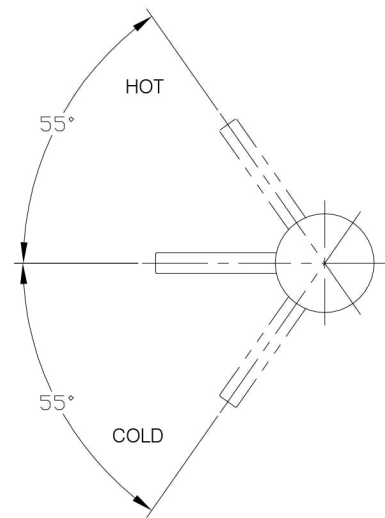

CRITICAL DIMENSION

(DO NOT SCALE)