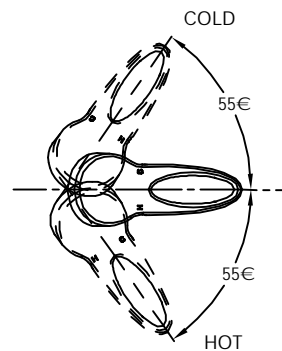

Buy it for looks. Buy it for life.®

Specifications

DESCRIPTION

- Metal construction with a chrome finish
- G1/2 inlet connections
- Includes 400mm long flexible inlet hoses

OPERATION

- Lever style handle
- Pull-on / Push-off
- Temperature controlled through 110 degree arc of handle travel

FLOW

- Aerator to allow for maximum and uniform flow

CARTRIDGE

- Ceramic 35mm cartridge design
- Nonmetallic / nonferrous and ceramic material

STANDARD

- Designed to meet GB standard

WARRANTY

- 5 years limited warranty against leaks and drips

Grace
High Arc Kitchen Faucet
Model: 66111

NOTE: THIS FAUCET IS DESIGNED TO BE INSTALLED THRU 35mm MIN. DIA. HOLE

CRITICAL DIMENSION

(DO NOT SCALE)

Buy it for looks. Buy it for life.®

Illustrated Parts

Grace		
High Arc Kitchen Faucet		
MODEL	HANDLE TYPE	FINISH
66111	Level	Chrome