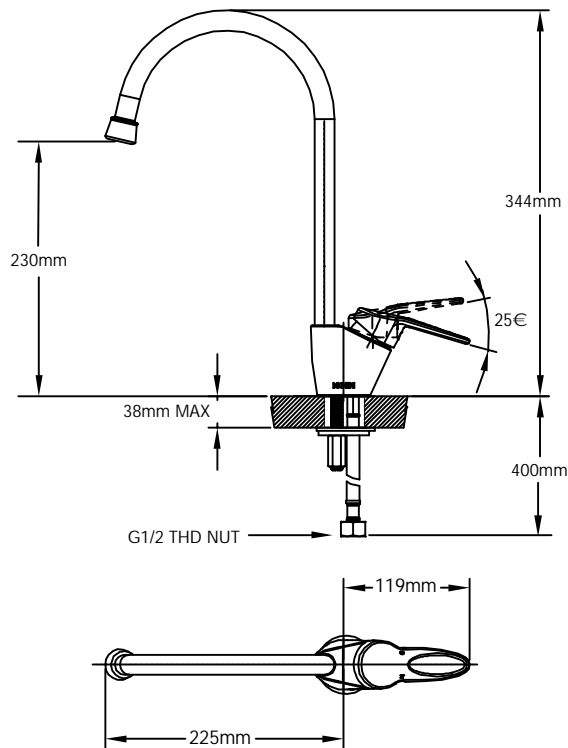

Buy it for looks. Buy it for life.®

Specifications

DESCRIPTION

- Metal construction with a chrome finish
- G1/2 inlet connections
- Includes 400mm long flexible inlet hoses

OPERATION

- Lever style handle
- Pull-on / Push-off
- Temperature controlled through 110 degree arc of handle travel

FLOW

- Aerator to allow for maximum and uniform flow

CARTRIDGE

- Ceramic 35mm cartridge design
- Nonmetallic / nonferrous and ceramic material

STANDARD

- Designed to meet GB standard

WARRANTY

- 5 years limited warranty against leaks and drips

Grace
High Arc Kitchen Faucet
Model: 66111

NOTE: THIS FAUCET IS DESIGNED TO BE INSTALLED THRU 35mm MIN. DIA. HOLE

CRITICAL DIMENSION

(DO NOT SCALE)

Buy it for looks. Buy it for life.®

Illustrated Parts

Grace		
High Arc Kitchen Faucet		
MODEL	HANDLE TYPE	FINISH
66111	Level	Chrome