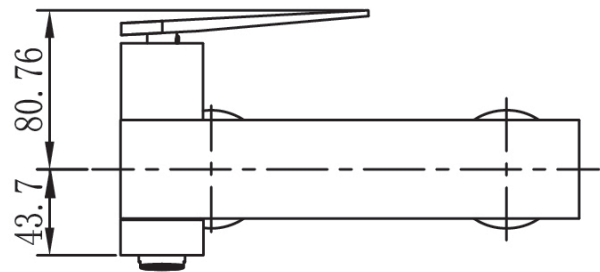

# Mowöen

Top view

Front view

Side view

|                                   |           |
|-----------------------------------|-----------|
| MMC INTERNATIONAL COMPANY LIMITED |           |
| MODEL                             | FB0006-2C |
| COLOR                             | Chrome    |
| MATERIAL                          | Brass     |