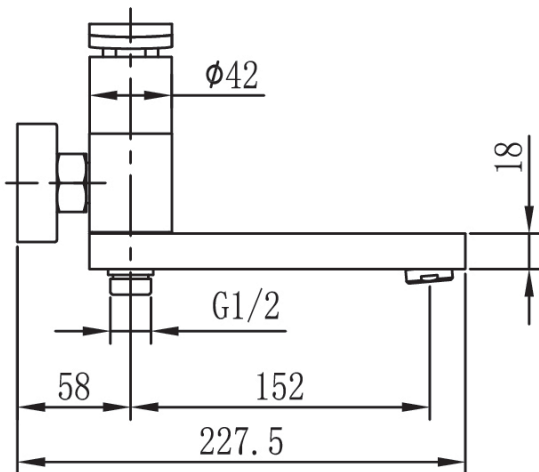

# Mowöen

Top view

Front view

Side view

|                                   |           |
|-----------------------------------|-----------|
| MMC INTERNATIONAL COMPANY LIMITED |           |
| MODEL                             | FB0006-2C |
| COLOR                             | Chrome    |
| MATERIAL                          | Brass     |