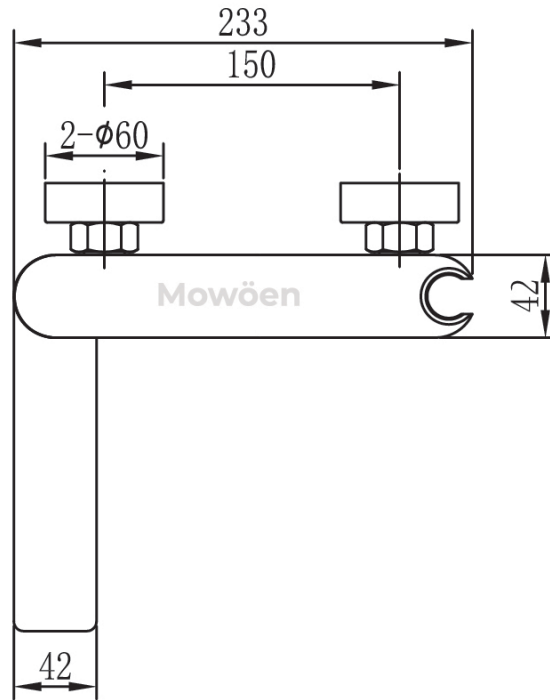

# Mowöen

Top view

Front view

Side view

|                                   |           |
|-----------------------------------|-----------|
| MMC INTERNATIONAL COMPANY LIMITED |           |
| MODEL                             | FB0006-2C |
| COLOR                             | Chrome    |
| MATERIAL                          | Brass     |