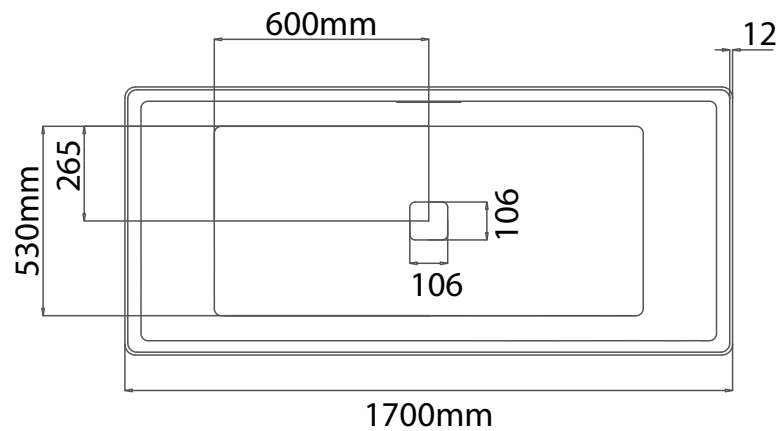

# Mowöen

Side view

Front view

Top view

MMC INTERNATIONAL COMPANY LIMITED

MODEL

MW001-Matt white

UNIT

mm

SIZE

1700x750x600