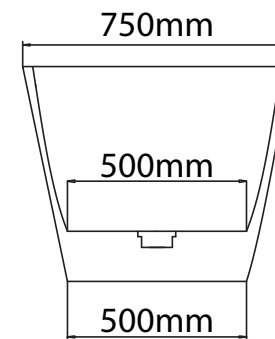

Mowöen

Side view

Front view

Top view

MMC INTERNATIONAL COMPANY LIMITED	
MODEL	MW002-Matt white
UNIT	mm
SIZE	1700x750x600