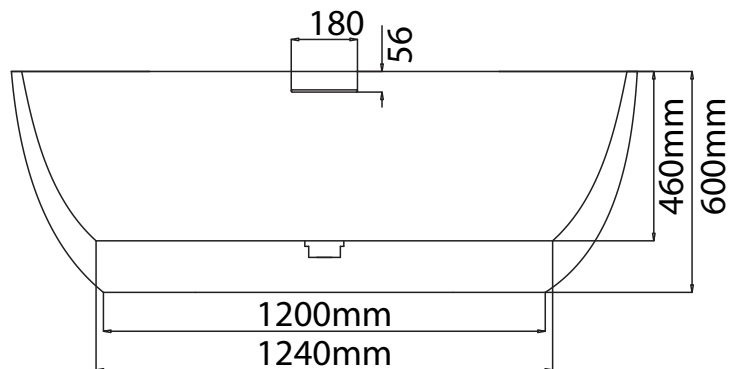

Mowöen

Side view

Front view

Top view

MMC INTERNATIONAL COMPANY LIMITED	
MODEL	MW002-Matt white
UNIT	mm
SIZE	1700x750x600