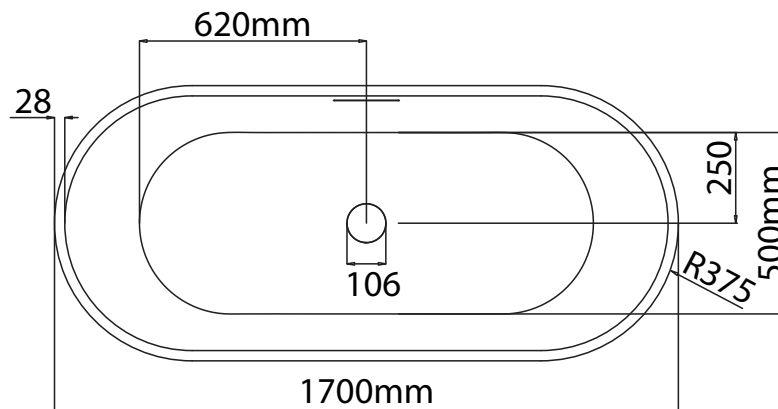

Mowöen

Side view

Front view

Top view

MMC INTERNATIONAL COMPANY LIMITED	
MODEL	MW002-Matt white
UNIT	mm
SIZE	1700x750x600