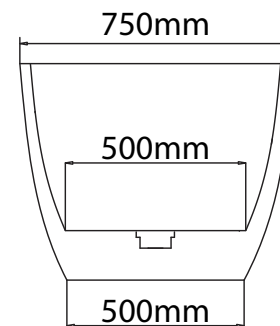

Mowöen

Side view

Front view

Top view

MMC INTERNATIONAL COMPANY LIMITED	
MODEL	MW003-Matt white
UNIT	mm
SIZE	1700x750x600