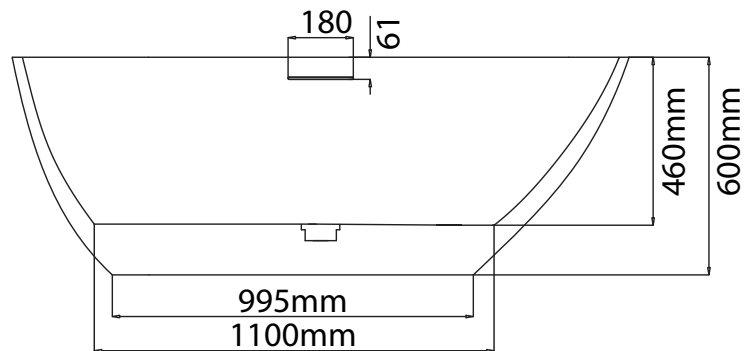

Mowöen

Side view

Front view

Top view

MMC INTERNATIONAL COMPANY LIMITED	
MODEL	MW003-Matt white
UNIT	mm
SIZE	1700x750x600