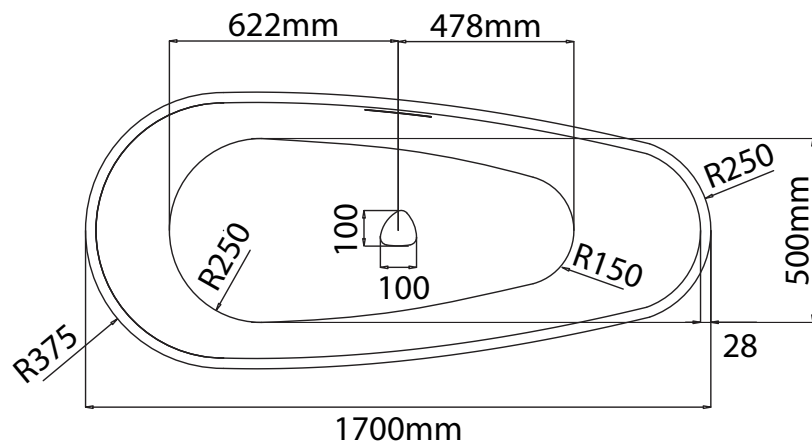

Mowöen

Side view

Front view

Top view

MMC INTERNATIONAL COMPANY LIMITED	
MODEL	MW003-Matt white
UNIT	mm
SIZE	1700x750x600