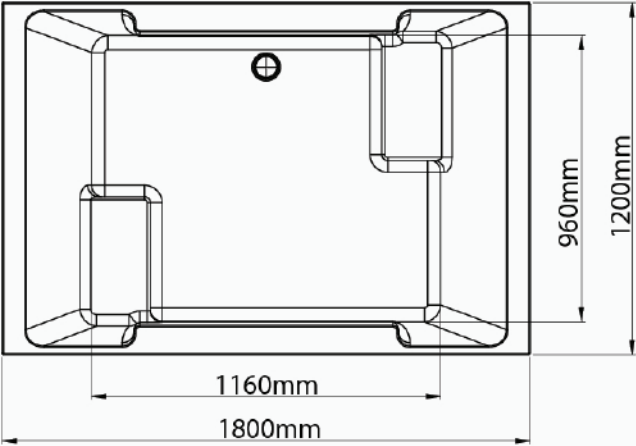

Mowöen

Top view

Front view

Side view

MMC INTERNATIONAL COMPANY LIMITED	
MODEL	MW6018-180.2MS
UNIT	mm
SIZE	1800 x 1200 x 680