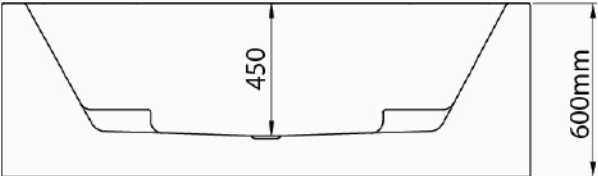

Mowöen

Top view

Front view

Side view

MMC INTERNATIONAL COMPANY LIMITED	
MODEL	MW6018-180.2MS
UNIT	mm
SIZE	1800 x 1200 x 680