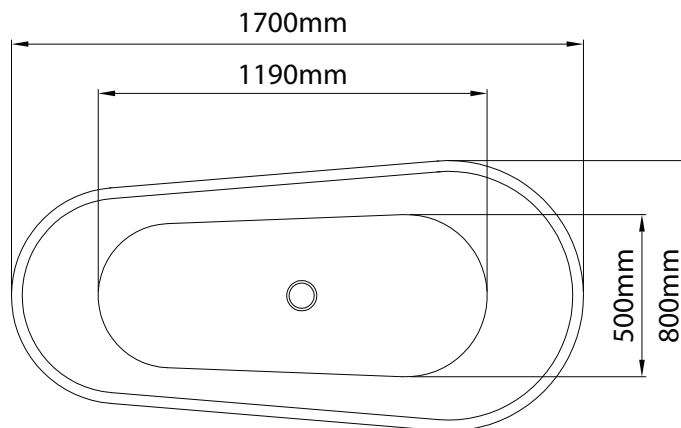

Mowöen

Side view

Front view

Top view

MMC INTERNATIONAL COMPANY LIMITED	
MODEL	MW8024-170
UNIT	mm
SIZE	1700x800x580