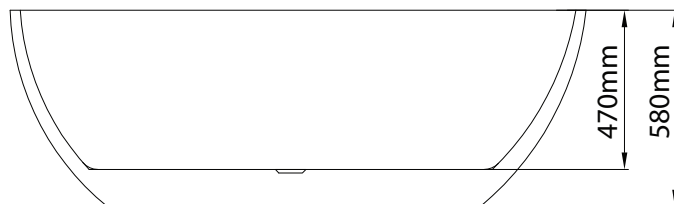

Mowöen

Side view

Front view

Top view

MMC INTERNATIONAL COMPANY LIMITED	
MODEL	MW8024-170
UNIT	mm
SIZE	1700x800x580