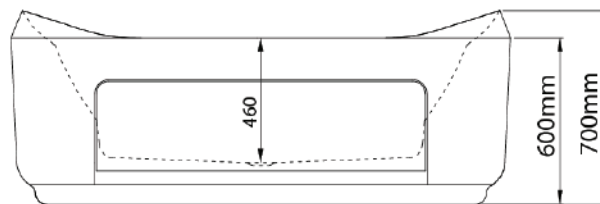

Mowöen

Top view

Front view

Side view

MMC INTERNATIONAL COMPANY LIMITED	
MODEL	MW8123-180.2MS
UNIT	mm
SIZE	1800x1200x700