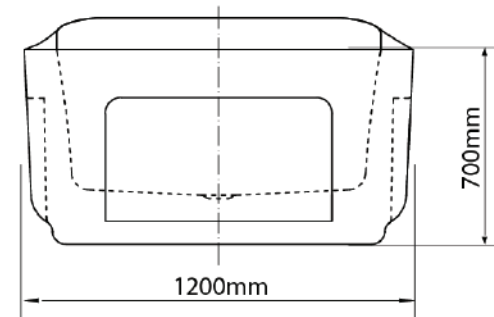

Mowöen

Top view

Front view

Side view

MMC INTERNATIONAL COMPANY LIMITED	
MODEL	MW8123-180.2MS
UNIT	mm
SIZE	1800x1200x700