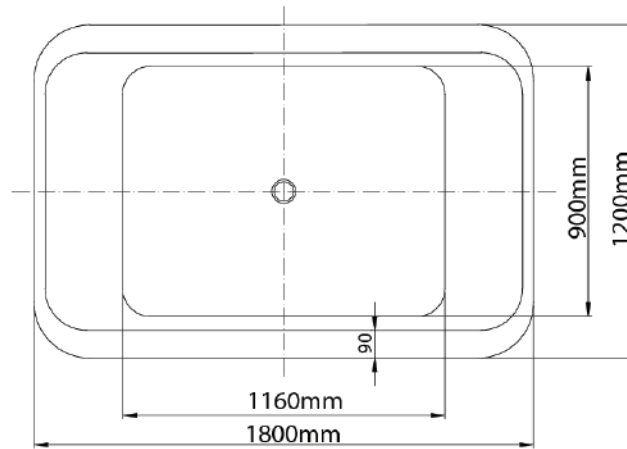

Mowöen

Top view

Front view

Side view

MMC INTERNATIONAL COMPANY LIMITED	
MODEL	MW8123-180.2MS
UNIT	mm
SIZE	1800x1200x700