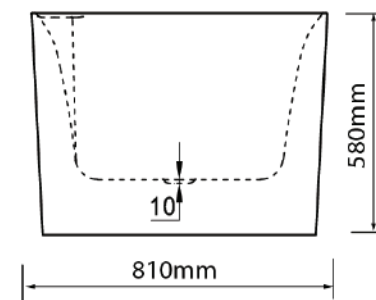

Mowöen

Top view

Front view

Side view

MMC INTERNATIONAL COMPANY LIMITED	
MODEL	MW8166-170.MS
UNIT	mm
SIZE	1700x800x580