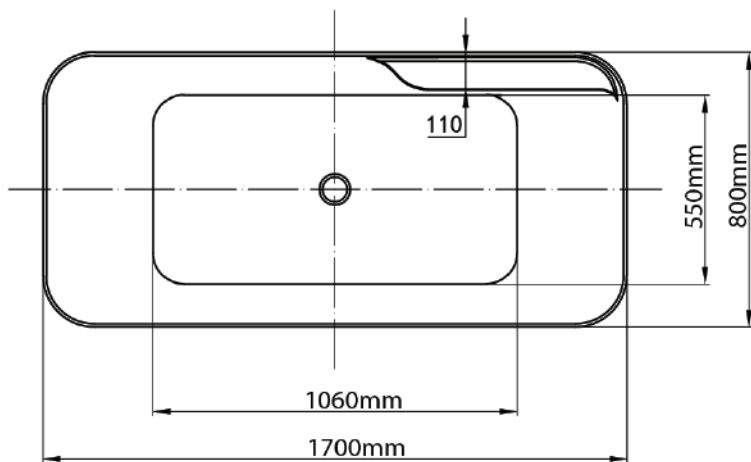

Mowöen

Top view

Front view

Side view

MMC INTERNATIONAL COMPANY LIMITED	
MODEL	MW8166-170.MS
UNIT	mm
SIZE	1700x800x580