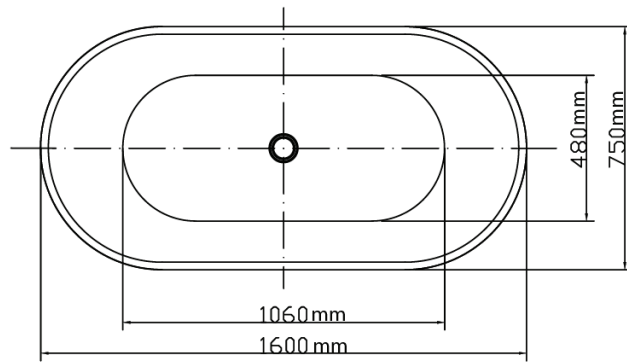

Mowöen

Top view

Front view

Side view

MMC INTERNATIONAL COMPANY LIMITED	
MODEL	MW8201-160
UNIT	mm
SIZE	1600x750x580