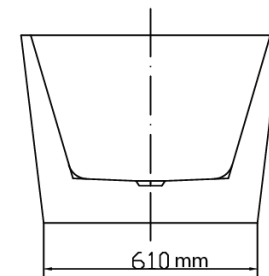

Mowöen

Top view

Front view

Side view

MMC INTERNATIONAL COMPANY LIMITED	
MODEL	MW8201-160
UNIT	mm
SIZE	1600x750x580