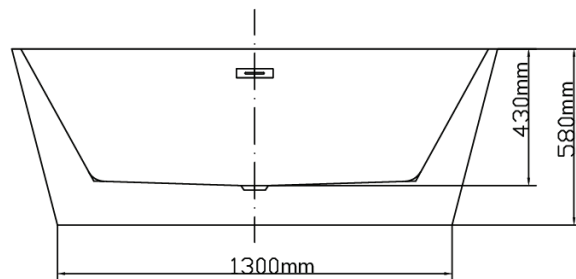

Mowöen

Top view

Front view

Side view

MMC INTERNATIONAL COMPANY LIMITED	
MODEL	MW8201-160
UNIT	mm
SIZE	1600x750x580