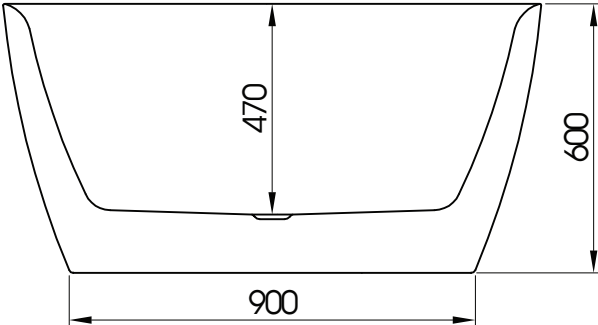

Mowöen

Side view

Front view

Top view

MMC INTERNATIONAL COMPANY LIMITED	
MODEL	MW8202-120
UNIT	mm
SIZE	1200x720x600