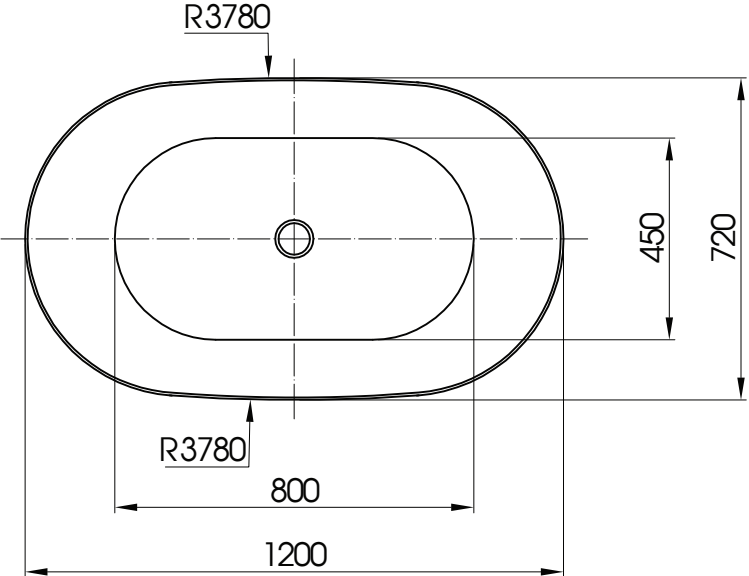

Mowöen

Side view

Front view

Top view

MMC INTERNATIONAL COMPANY LIMITED	
MODEL	MW8202-120
UNIT	mm
SIZE	1200x720x600