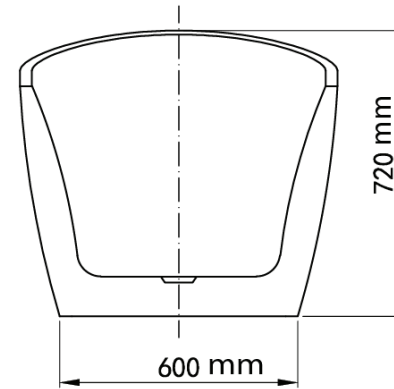

Mowöen

Top view

Front view

Side view

MMC INTERNATIONAL COMPANY LIMITED	
MODEL	MW8207B-170
UNIT	mm
SIZE	1700x800x720