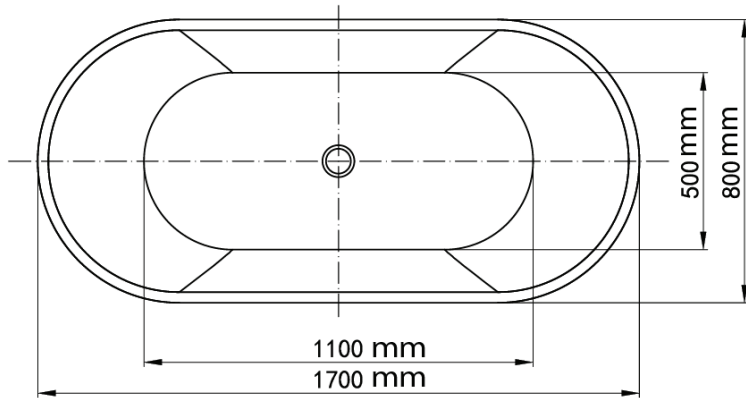

Mowöen

Top view

Front view

Side view

MMC INTERNATIONAL COMPANY LIMITED	
MODEL	MW8207B-170
UNIT	mm
SIZE	1700x800x720