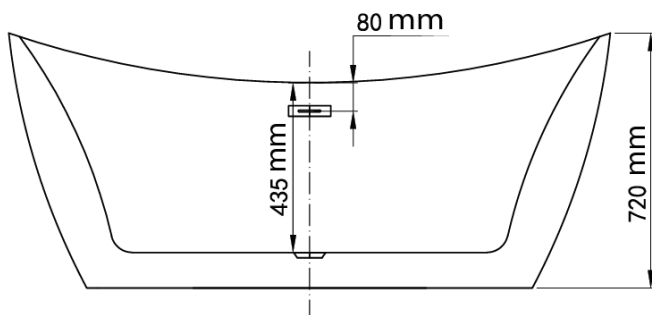

Mowöen

Top view

Front view

Side view

MMC INTERNATIONAL COMPANY LIMITED	
MODEL	MW8207B-170
UNIT	mm
SIZE	1700x800x720