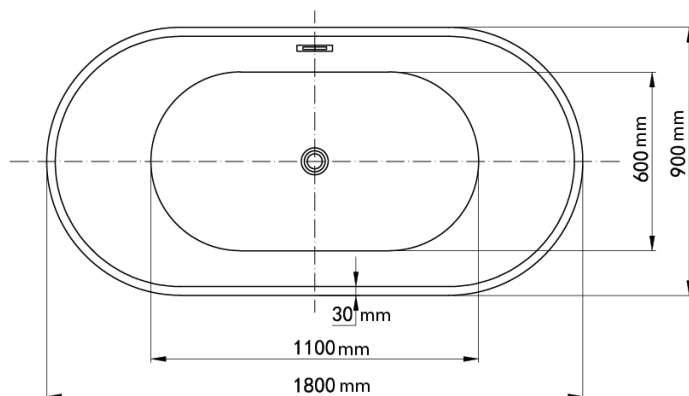

Mowöen

Top view

Front view

Side view

MMC INTERNATIONAL COMPANY LIMITED	
MODEL	MW8207B-180
UNIT	mm
SIZE	1800x900x720