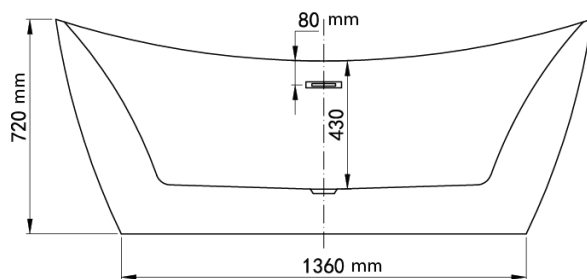

Mowöen

Top view

Front view

Side view

MMC INTERNATIONAL COMPANY LIMITED	
MODEL	MW8207B-180
UNIT	mm
SIZE	1800x900x720