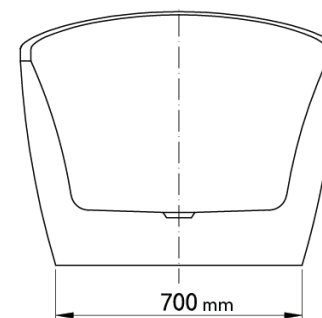

Mowöen

Top view

Front view

Side view

MMC INTERNATIONAL COMPANY LIMITED	
MODEL	MW8207B-180
UNIT	mm
SIZE	1800x900x720