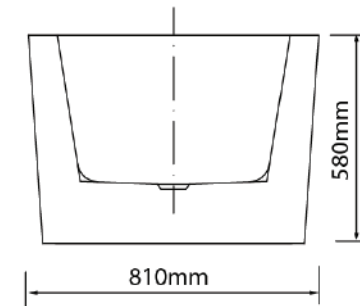

Mowöen

Top view

Front view

Side view

MMC INTERNATIONAL COMPANY LIMITED

MODEL

MW8215B-170.MS

UNIT

mm

SIZE

1690x810x580