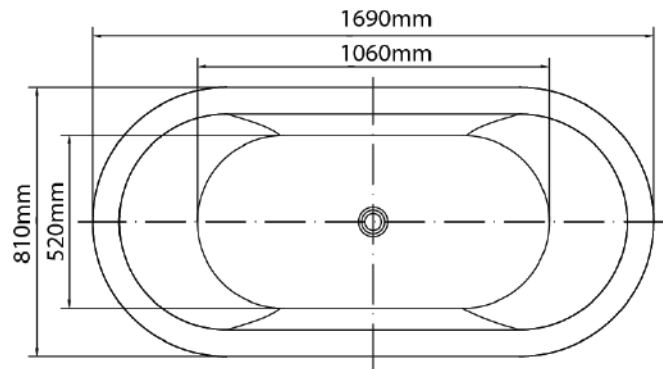

Mowöen

Top view

Front view

Side view

MMC INTERNATIONAL COMPANY LIMITED

MODEL

MW8215B-170.MS

UNIT

mm

SIZE

1690x810x580