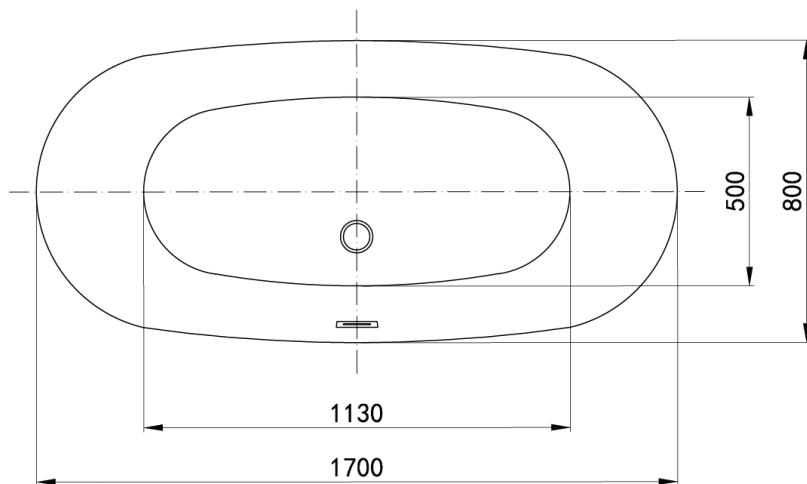

# Mowöen

Top view

Front view

Side view

MMC INTERNATIONAL COMPANY LIMITED	
MODEL	MW8223S-170
UNIT	mm
SIZE	1700 x 800 x 600