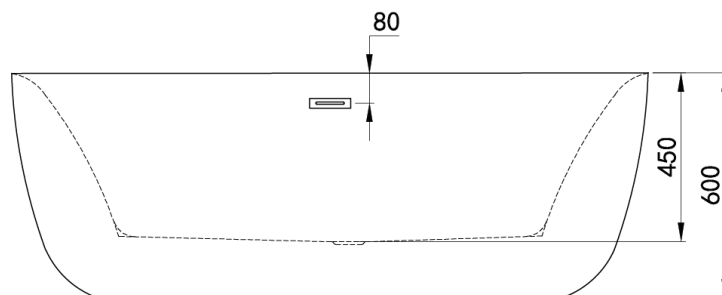

# Mowöen

Top view

Front view

Side view

MMC INTERNATIONAL COMPANY LIMITED	
MODEL	MW8223S-170
UNIT	mm
SIZE	1700 x 800 x 600