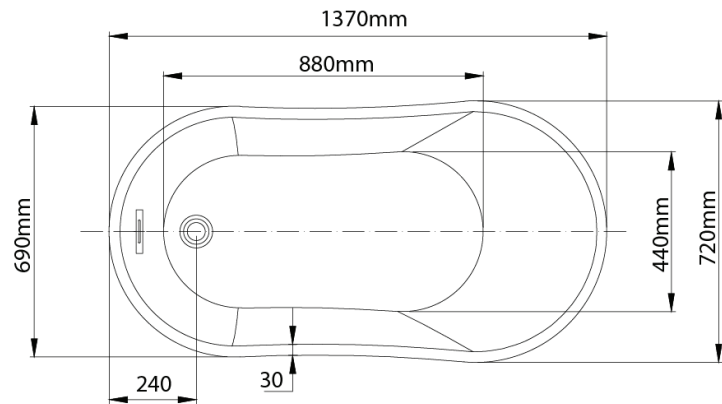

# Mowöen

Top view

Front view

Side view

MMC INTERNATIONAL COMPANY LIMITED	
MODEL	MW8225-137
UNIT	mm
SIZE	1370x720x720