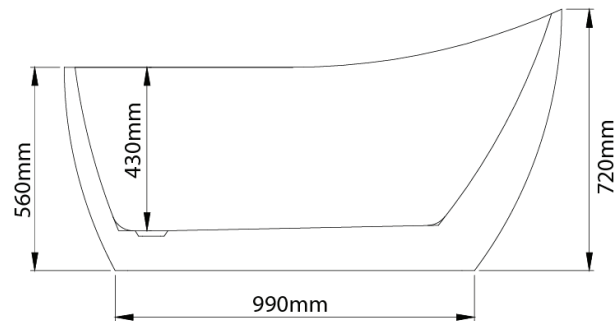

# Mowöen

Top view

Front view

Side view

MMC INTERNATIONAL COMPANY LIMITED	
MODEL	MW8225-137
UNIT	mm
SIZE	1370x720x720