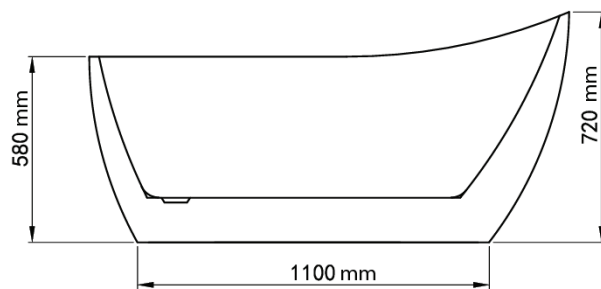

Mowöen

Top view

Front view

Side view

MMC INTERNATIONAL COMPANY LIMITED	
MODEL	MW8225-150
UNIT	mm
SIZE	1500x720x720