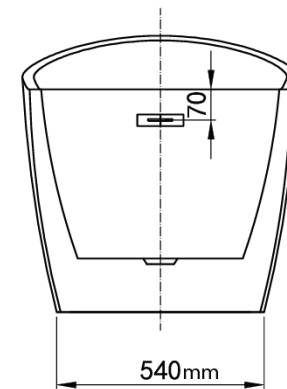

Mowöen

Top view

Front view

Side view

MMC INTERNATIONAL COMPANY LIMITED	
MODEL	MW8225-150
UNIT	mm
SIZE	1500x720x720