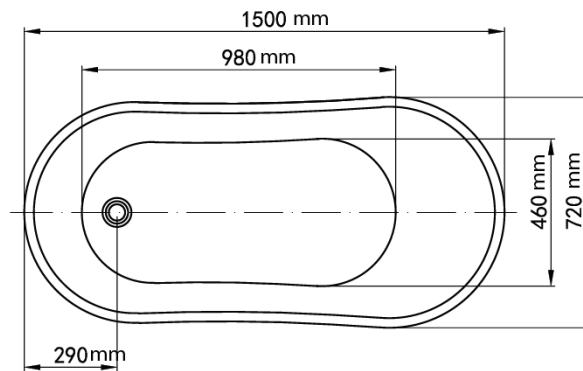

Mowöen

Top view

Front view

Side view

MMC INTERNATIONAL COMPANY LIMITED	
MODEL	MW8225-150
UNIT	mm
SIZE	1500x720x720