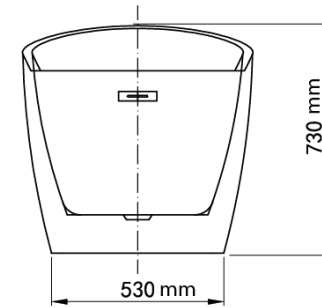

# Mowöen

Top view

Front view

Side view

MMC INTERNATIONAL COMPANY LIMITED	
MODEL	MW8225-170
UNIT	mm
SIZE	1700x720x730