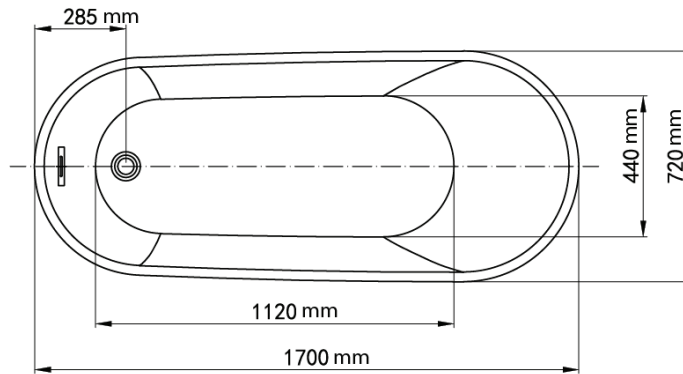

# Mowöen

Top view

Front view

Side view

MMC INTERNATIONAL COMPANY LIMITED	
MODEL	MW8225-170
UNIT	mm
SIZE	1700x720x730