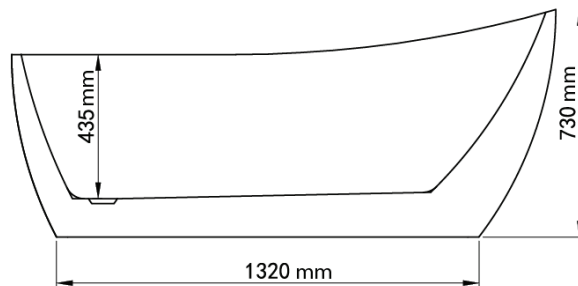

# Mowöen

Top view

Front view

Side view

MMC INTERNATIONAL COMPANY LIMITED	
MODEL	MW8225-170
UNIT	mm
SIZE	1700x720x730