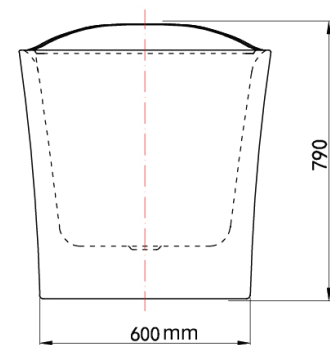

Mowöen

Top view

Front view

Side view

MMC INTERNATIONAL COMPANY LIMITED	
MODEL	MW8228-120
UNIT	mm
SIZE	1200x750x790