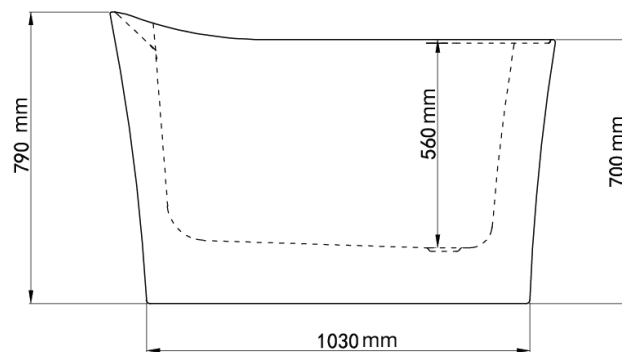

Mowöen

Top view

Front view

Side view

MMC INTERNATIONAL COMPANY LIMITED	
MODEL	MW8228-120
UNIT	mm
SIZE	1200x750x790