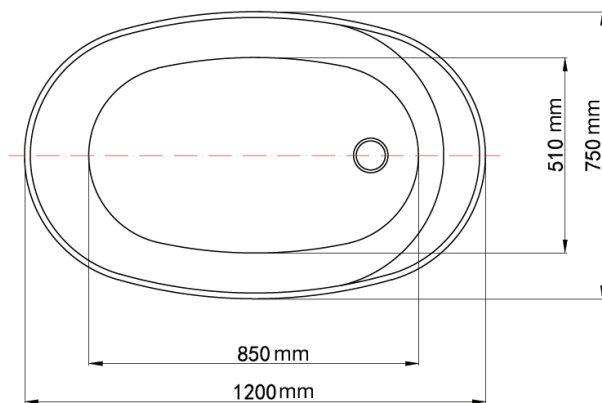

Mowöen

Top view

Front view

Side view

MMC INTERNATIONAL COMPANY LIMITED	
MODEL	MW8228-120
UNIT	mm
SIZE	1200x750x790