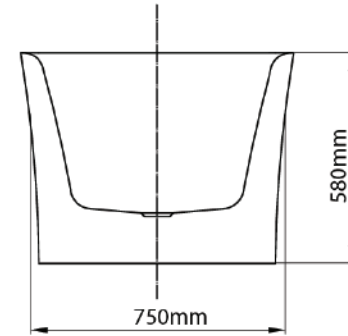

Mowöen

Top view

Front view

Side view

MMC INTERNATIONAL COMPANY LIMITED	
MODEL	MW8229-150.MS
UNIT	mm
SIZE	1500x750x580