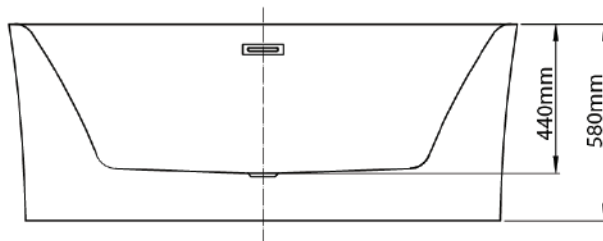

Mowöen

Top view

Front view

Side view

MMC INTERNATIONAL COMPANY LIMITED	
MODEL	MW8229-150.MS
UNIT	mm
SIZE	1500x750x580