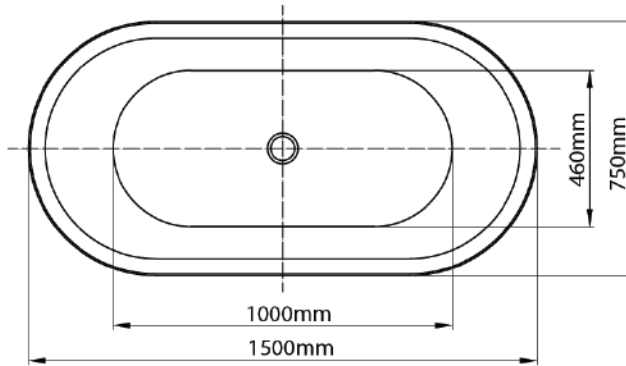

Mowöen

Top view

Front view

Side view

MMC INTERNATIONAL COMPANY LIMITED	
MODEL	MW8229-150.MS
UNIT	mm
SIZE	1500x750x580