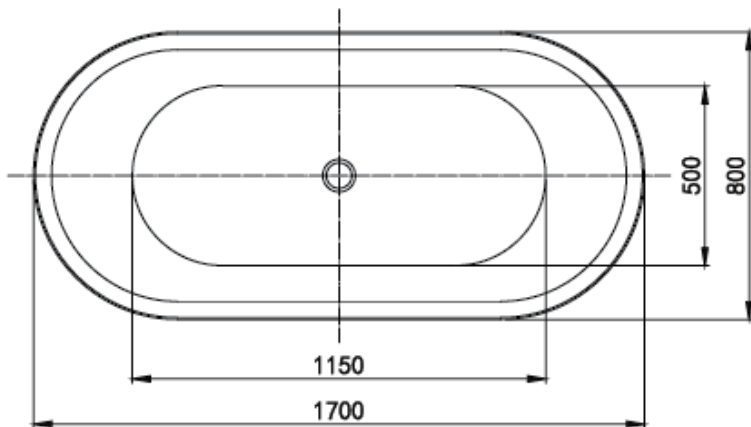

Mowöen

MMC INTERNATIONAL COMPANY LIMITED	
MODEL	MW8229-170.MS
UNIT	mm
SIZE	1700x800x600