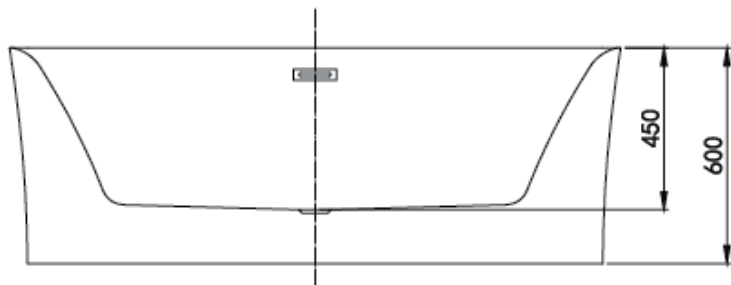

Mowöen

MMC INTERNATIONAL COMPANY LIMITED	
MODEL	MW8229-170.MS
UNIT	mm
SIZE	1700x800x600