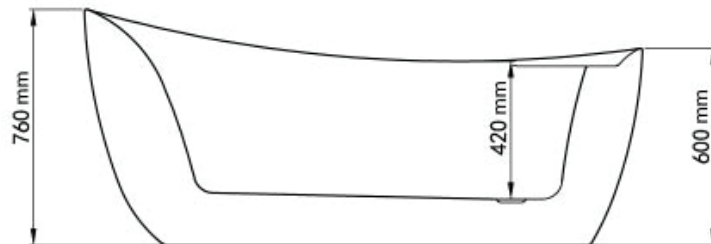

# Mowöen

Top view

Front view

Side view

MMC INTERNATIONAL COMPANY LIMITED	
MODEL	MW8235-170
UNIT	mm
SIZE	1700x780x760