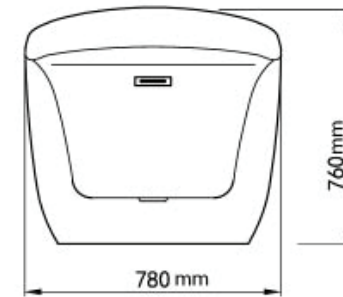

# Mowöen

Top view

Front view

Side view

MMC INTERNATIONAL COMPANY LIMITED	
MODEL	MW8235-170
UNIT	mm
SIZE	1700x780x760