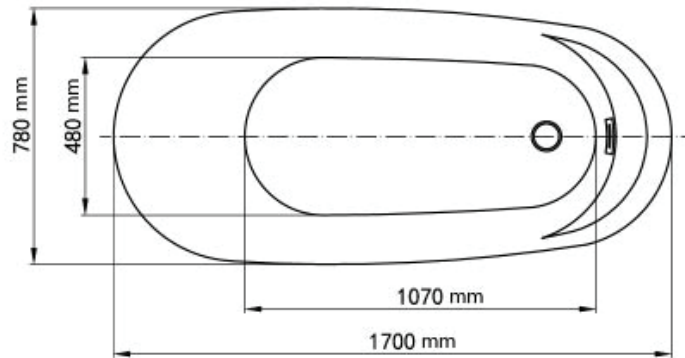

# Mowöen

Top view

Front view

Side view

MMC INTERNATIONAL COMPANY LIMITED	
MODEL	MW8235-170
UNIT	mm
SIZE	1700x780x760