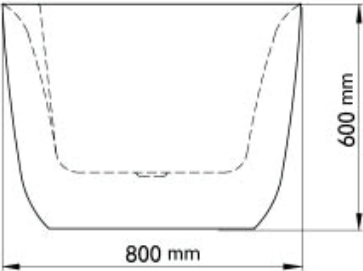

# Mowöen

Top view

Front view

Side view

MMC INTERNATIONAL COMPANY LIMITED	
MODEL	MW8237-170
UNIT	mm
SIZE	1700 x 800 x 600