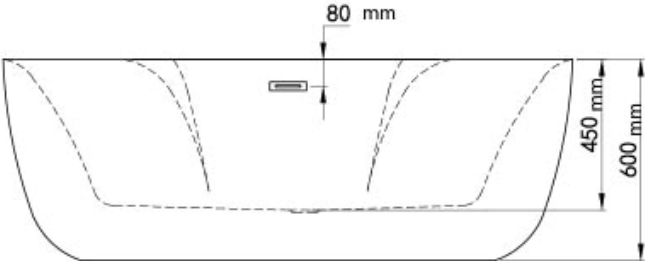

# Mowöen

Top view

Front view

Side view

MMC INTERNATIONAL COMPANY LIMITED	
MODEL	MW8237-170
UNIT	mm
SIZE	1700 x 800 x 600