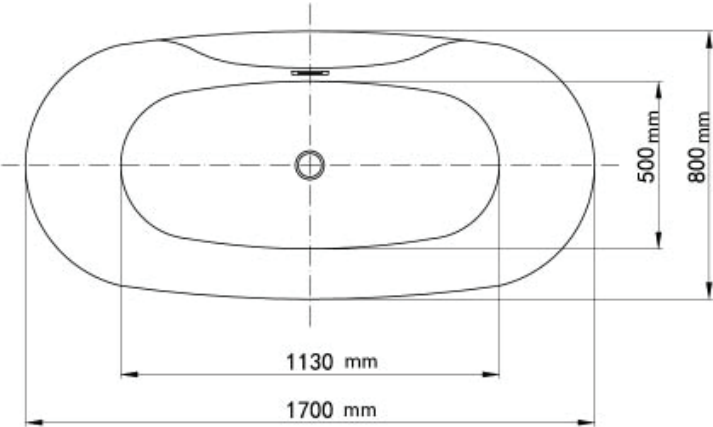

# Mowöen

Top view

Front view

Side view

MMC INTERNATIONAL COMPANY LIMITED	
MODEL	MW8237-170
UNIT	mm
SIZE	1700 x 800 x 600