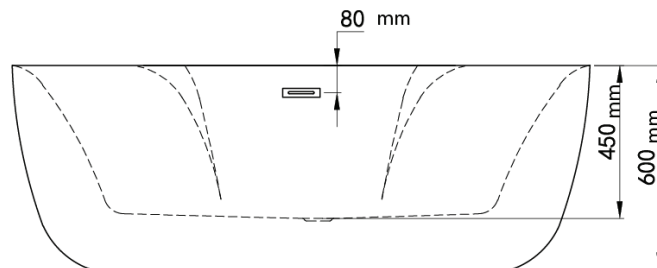

Mowöen

Top view

Front view

Side view

MMC INTERNATIONAL COMPANY LIMITED	
MODEL	MW8237F-170
UNIT	mm
SIZE	1700x800x600