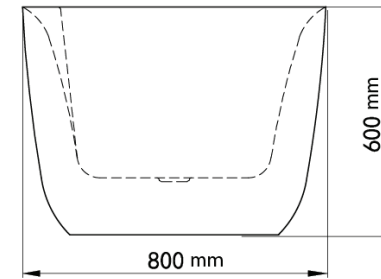

Mowöen

Top view

Front view

Side view

MMC INTERNATIONAL COMPANY LIMITED	
MODEL	MW8237F-170
UNIT	mm
SIZE	1700x800x600