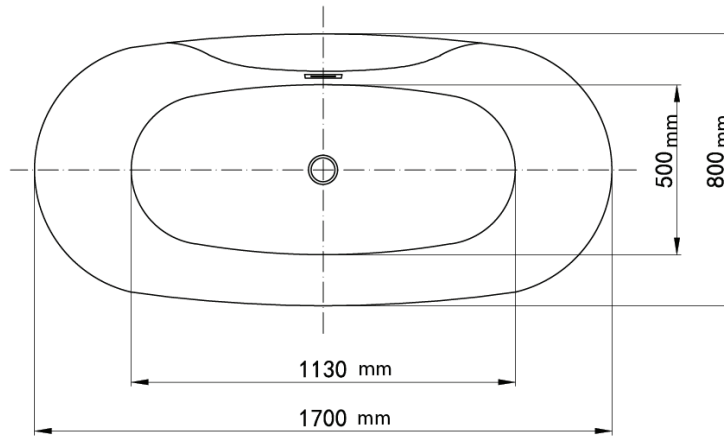

Mowöen

Top view

Front view

Side view

MMC INTERNATIONAL COMPANY LIMITED	
MODEL	MW8237F-170
UNIT	mm
SIZE	1700x800x600