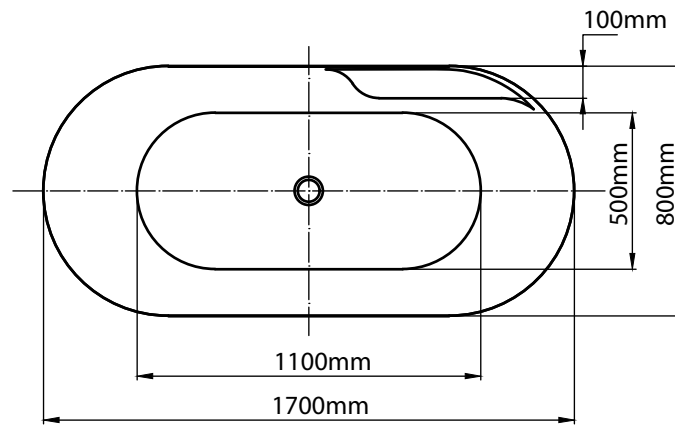

Mowöen

Top view

Front view

Side view

MMC INTERNATIONAL COMPANY LIMITED

MODEL

MW8226-170.MS

UNIT

mm

SIZE

1700 x 800 x 580