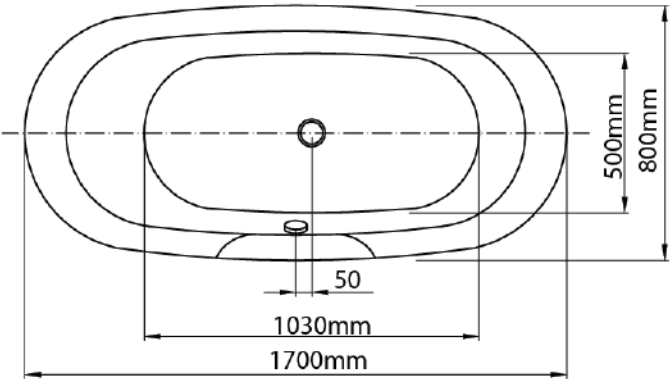

# Mowöen

Top view

Front view

Side view

MMC INTERNATIONAL COMPANY LIMITED	
MODEL	MW8305B-170.MS
UNIT	mm
SIZE	1700x800x720