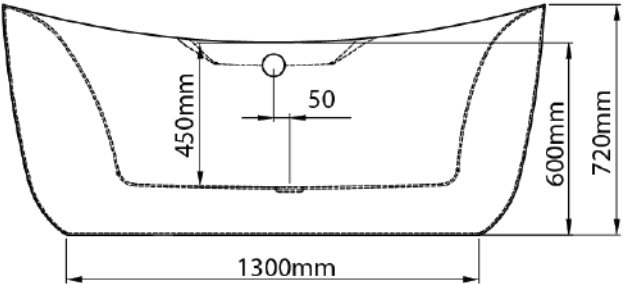

# Mowöen

Top view

Front view

Side view

MMC INTERNATIONAL COMPANY LIMITED	
MODEL	MW8305B-170.MS
UNIT	mm
SIZE	1700x800x720