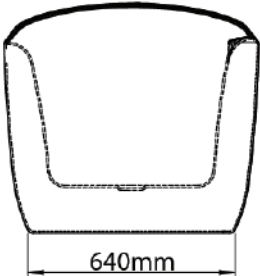

# Mowöen

Top view

Front view

Side view

MMC INTERNATIONAL COMPANY LIMITED	
MODEL	MW8305B-170.MS
UNIT	mm
SIZE	1700x800x720