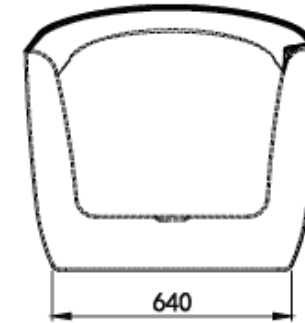

Mowöen

MMC INTERNATIONAL COMPANY LIMITED	
MODEL	MW8305B-180.MS
UNIT	mm
SIZE	1800x800x720