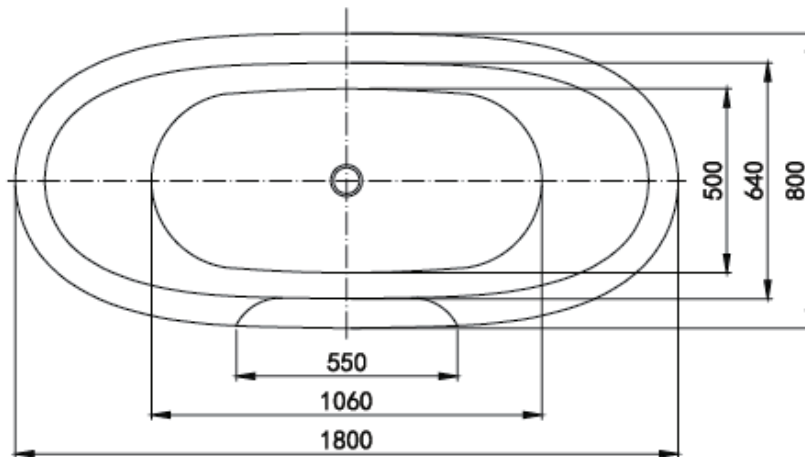

Mowöen

MMC INTERNATIONAL COMPANY LIMITED	
MODEL	MW8305B-180.MS
UNIT	mm
SIZE	1800x800x720