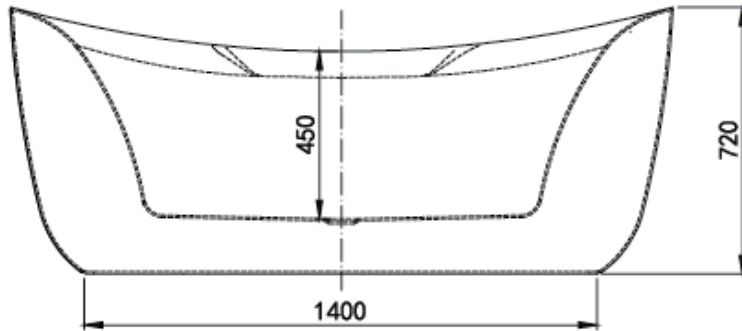

Mowöen

MMC INTERNATIONAL COMPANY LIMITED	
MODEL	MW8305B-180.MS
UNIT	mm
SIZE	1800x800x720