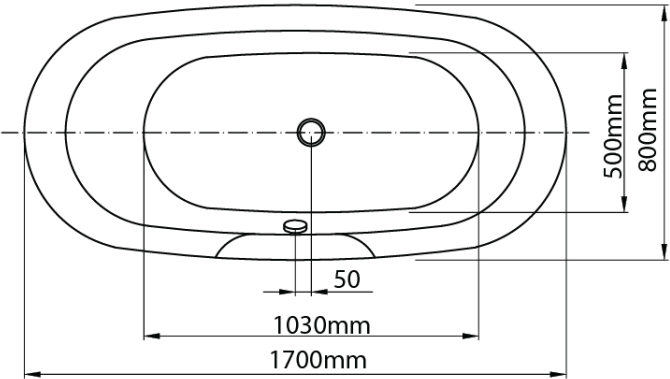

# Mowöen

Top view

Front view

Side view

MMC INTERNATIONAL COMPANY LIMITED	
MODEL	MW8305BFB-170.MS
UNIT	mm
SIZE	1700x800x720