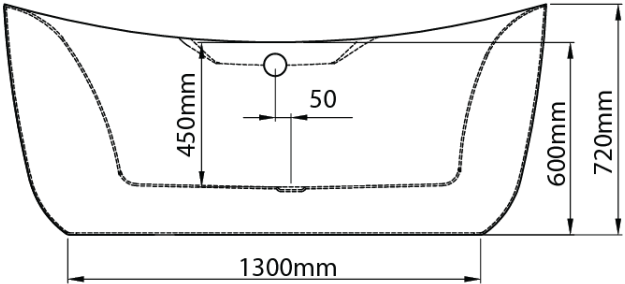

# Mowöen

Top view

Front view

Side view

MMC INTERNATIONAL COMPANY LIMITED	
MODEL	MW8305BFB-170.MS
UNIT	mm
SIZE	1700x800x720