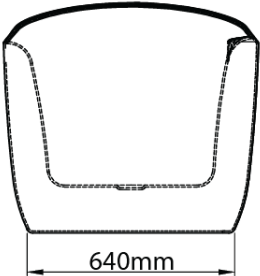

# Mowöen

Top view

Front view

Side view

MMC INTERNATIONAL COMPANY LIMITED	
MODEL	MW8305BFB-170.MS
UNIT	mm
SIZE	1700x800x720