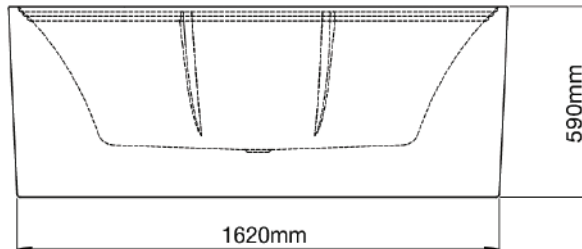

Mowöen

Top view

Front view

Side view

| | |
|-----------------------------------|----------------|
| MMC INTERNATIONAL COMPANY LIMITED | |
| MODEL | MW8306B-170.MS |
| UNIT | mm |
| SIZE | 1690x810x590 |