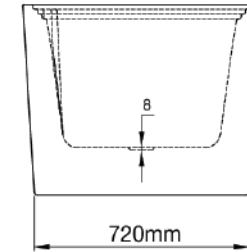

Mowöen

Top view

Front view

Side view

| | |
|-----------------------------------|----------------|
| MMC INTERNATIONAL COMPANY LIMITED | |
| MODEL | MW8306B-170.MS |
| UNIT | mm |
| SIZE | 1690x810x590 |