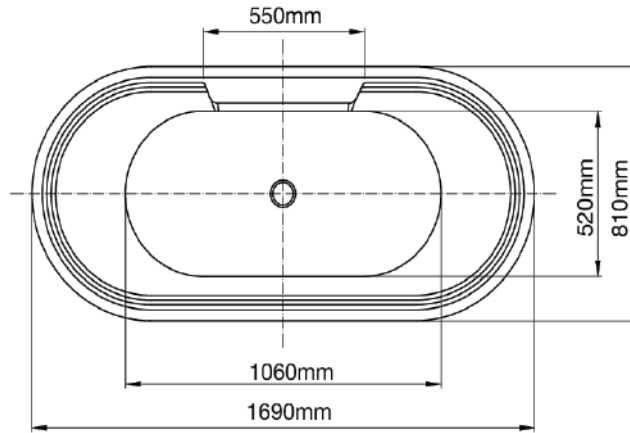

Mowöen

Top view

Front view

Side view

| | |
|-----------------------------------|----------------|
| MMC INTERNATIONAL COMPANY LIMITED | |
| MODEL | MW8306B-170.MS |
| UNIT | mm |
| SIZE | 1690x810x590 |