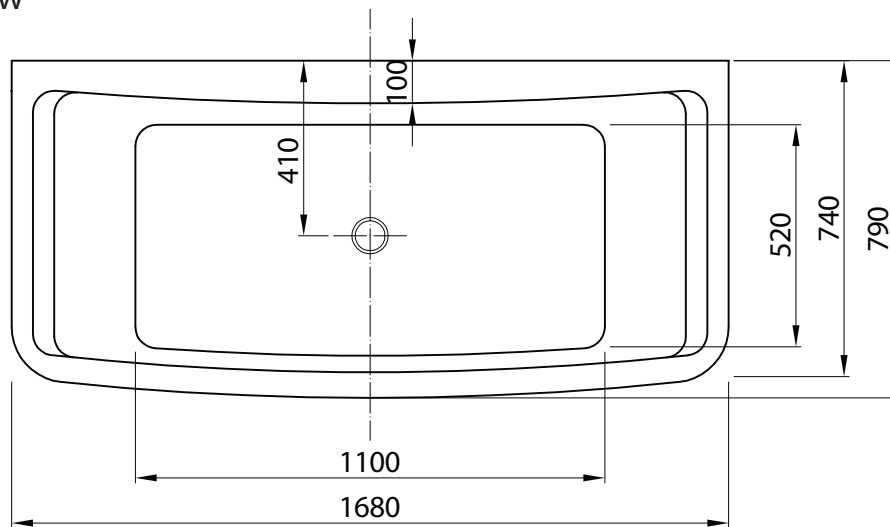

Mowöen

Side view

Front view

Top view

MMC INTERNATIONAL COMPANY LIMITED	
MODEL	MW8308-170.MS
UNIT	mm
SIZE	1680x790x580