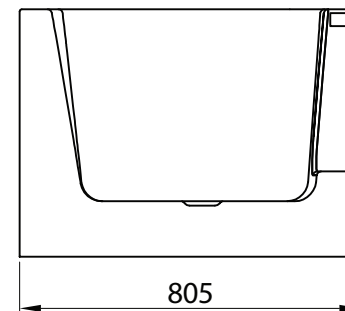

Mowöen

Side view

Front view

Top view

MMC INTERNATIONAL COMPANY LIMITED	
MODEL	MW8308-170.MS
UNIT	mm
SIZE	1680x790x580