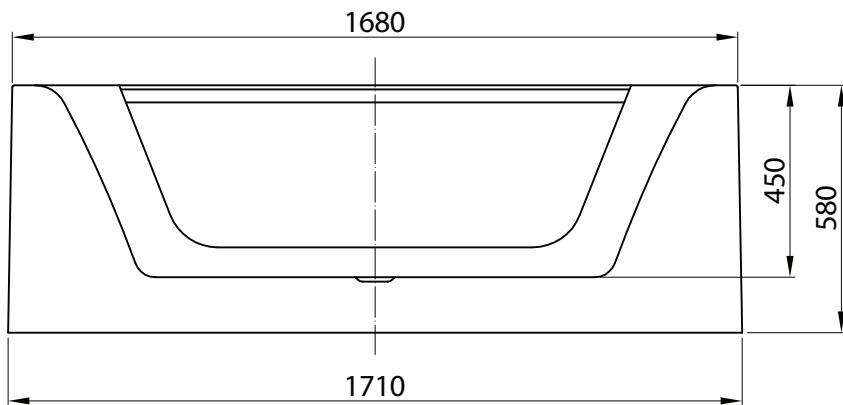

Mowöen

Side view

Front view

Top view

MMC INTERNATIONAL COMPANY LIMITED	
MODEL	MW8308-170.MS
UNIT	mm
SIZE	1680x790x580