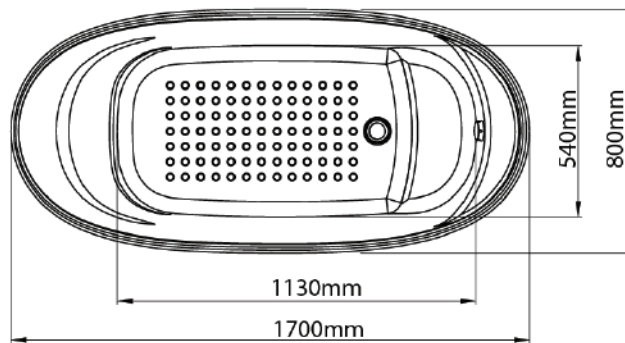

Mowöen

Top view

Front view

Side view

MMC INTERNATIONAL COMPANY LIMITED	
MODEL	MW8311B-170.MS
UNIT	mm
SIZE	1700x800x600