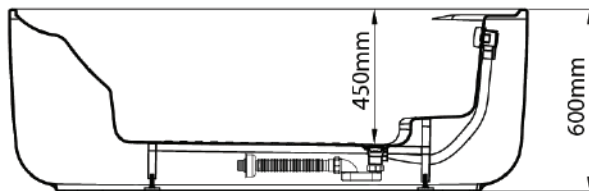

Mowöen

Top view

Front view

Side view

MMC INTERNATIONAL COMPANY LIMITED	
MODEL	MW8311B-170.MS
UNIT	mm
SIZE	1700x800x600