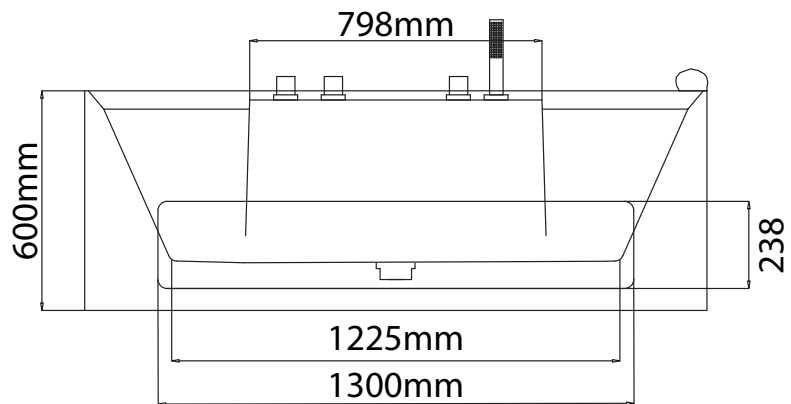

# Mowöen

Side view

Front view

Top view

MMC INTERNATIONAL COMPANY LIMITED	
MODEL	MWM001- MS
UNIT	mm
SIZE	1700x750x600