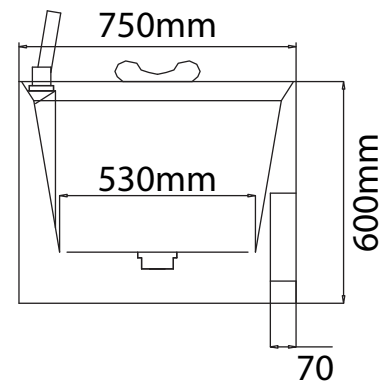

# Mowöen

Side view

Front view

Top view

MMC INTERNATIONAL COMPANY LIMITED	
MODEL	MWM001- MS
UNIT	mm
SIZE	1700x750x600