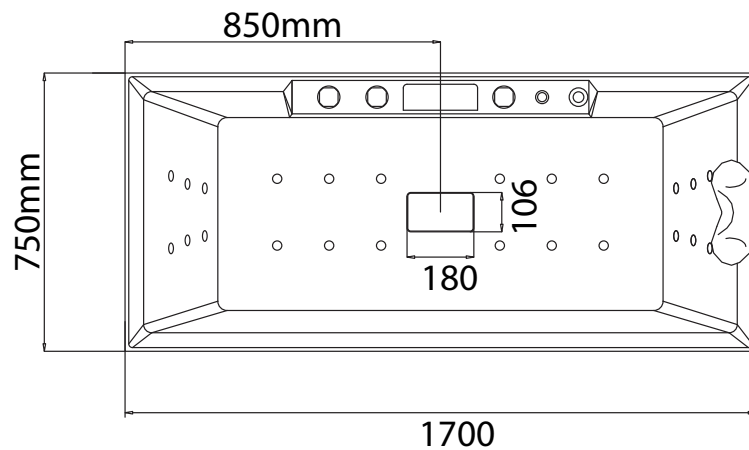

# Mowöen

Side view

Front view

Top view

MMC INTERNATIONAL COMPANY LIMITED	
MODEL	MWM001- MS
UNIT	mm
SIZE	1700x750x600