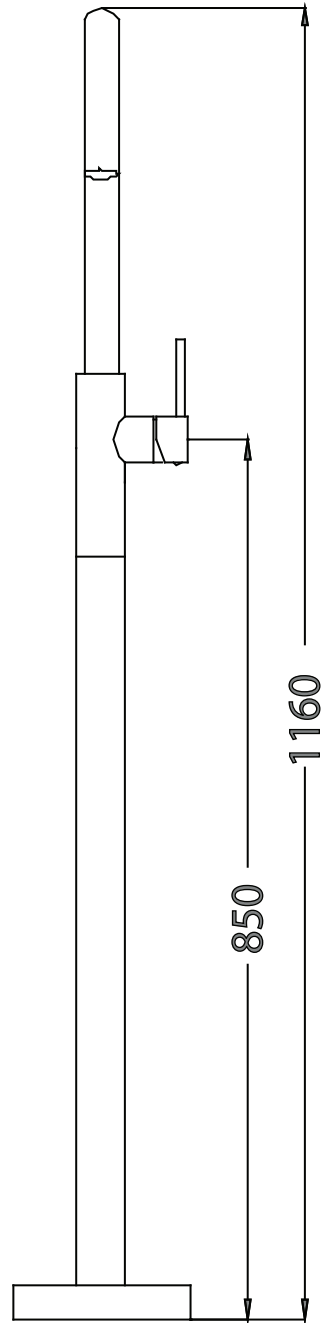

Mowöen

Side view

Front view

MMC INTERNATIONAL COMPANY LIMITED	
MODEL	FB0001-1C
COLOR	chrome
MATERIAL	brass