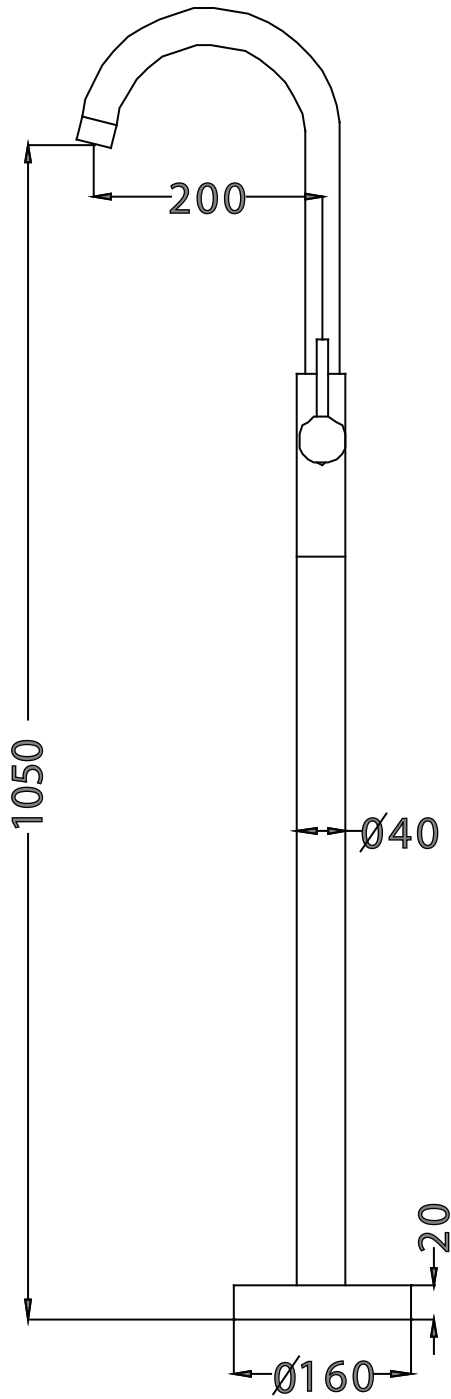

Mowöen

Side view

Front view

MMC INTERNATIONAL COMPANY LIMITED	
MODEL	FB0001-1C
COLOR	chrome
MATERIAL	brass