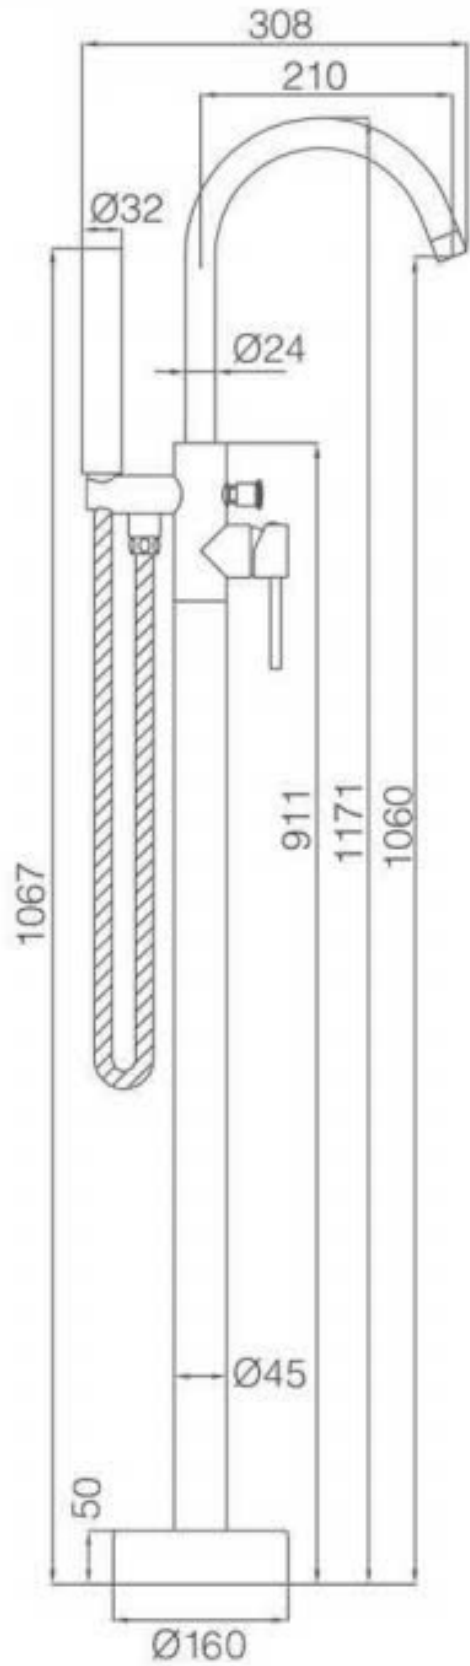

Mowöen

MMC INTERNATIONAL COMPANY LIMITED	
MODEL	FB0001
COLOR	Chrome
MATERIAL	Brass