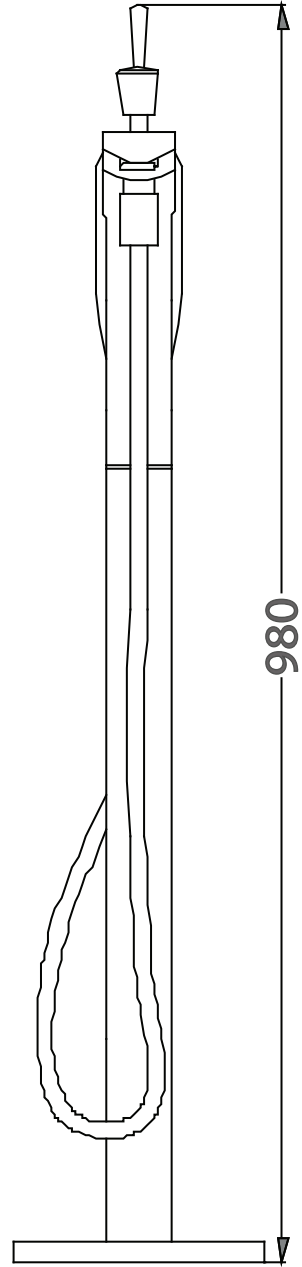

# Mowöen

Side view

Front view

|                                   |        |
|-----------------------------------|--------|
| MMC INTERNATIONAL COMPANY LIMITED |        |
| MODEL                             | FB0002 |
| COLOR                             | chrome |
| MATERIAL                          | brass  |