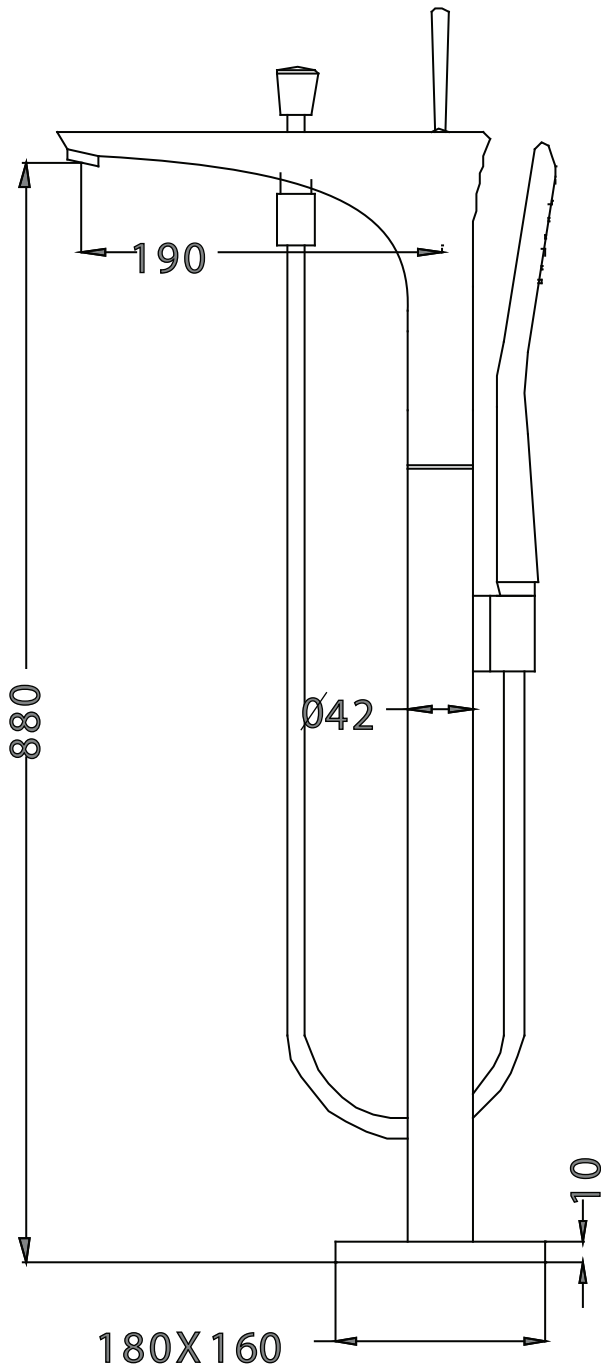

# Mowöen

Side view

Front view

|                                   |        |
|-----------------------------------|--------|
| MMC INTERNATIONAL COMPANY LIMITED |        |
| MODEL                             | FB0002 |
| COLOR                             | chrome |
| MATERIAL                          | brass  |