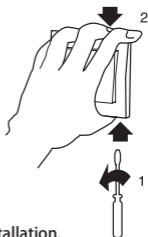

### MOUNTING INSTRUCTION

Please refer to the following diagram for proper installation.

#### Remarks:

For surround mounting, align the clip locks on the faceplate and press firm on the surround. Complete engagement of the clip locks is indicated by a clear "click" sound.