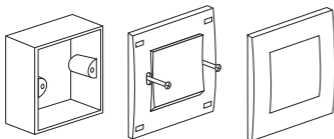

MOUNTING INSTRUCTION

Please refer to the following diagram for proper installation.

Remarks:

For surround mounting, align the clip locks on the faceplate and press firm on the surround. Complete engagement of the clip locks is indicated by a clear "click" sound.