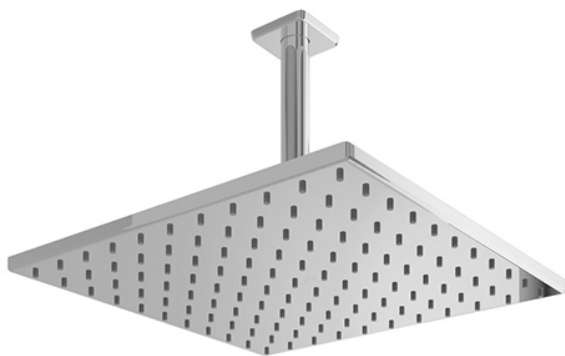

Fixed Shower Head  
(Ceiling Type)

### Features

- Classic Styling
- Simple profile with clean curves creates a neat environment
- Safety with anti-drop mechanism

### Specifications

Water Pressure: 0.05 Mpa ~ 1.0 Mpa

Shape: Square

Size: 300mm x 300mm

### Parts description

- **TX491SI**  
Fixed Shower Head (Ceiling Type)